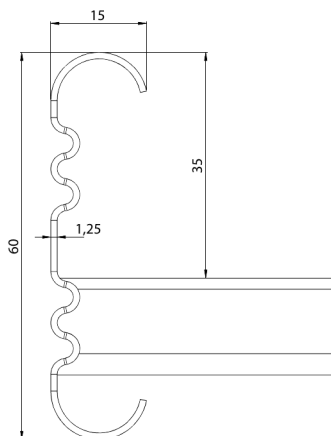

## KS60-300 L=6000 PG

Multipurpose cable ladders KS60 are suitable for high loading capacities. Open, C-shaped side profiles enable use of interior supports and -joints.

Product name	KS60-300 L=6000 PG		
SKU	1433028		
Material	Steel		
Corrosivity category	C1-C2		
Color	Grey		
Sales unit	MTR		
Packing size	10 PCE / 60 MTR		
Dimensions (mm) Width   Height   Length	300	60	6000
Weight (kg/pce)	15,04		
GTIN	6438377105488		
Surface finish	Manufactured of hot-dip galvanized steel in accordance with standard EN 10346		

Dimension L (mm)	6000
Dimension A (mm)	300
Material thickness (mm)	1,25

## KS60-300 L=6000 PG