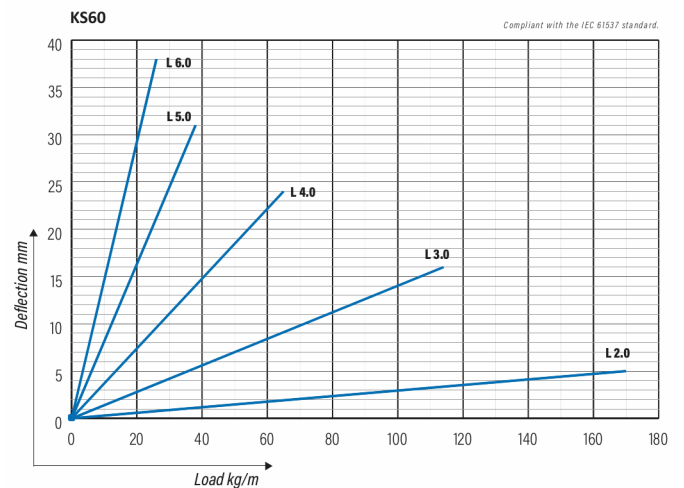

## KS60-300 L=6000 PG

Multipurpose cable ladders KS60 are suitable for high loading capacities. Open, C-shaped side profiles enable use of interior supports and -joints.

Product name	KS60-300 L=6000 PG		
SKU	1433028		
Material	Steel		
Corrosivity category	C1-C2		
Color	Grey		
Sales unit	MTR		
Packing size	10 PCE / 60 MTR		
Dimensions (mm) Width   Height   Length	300	60	6000
Weight (kg/pce)	15,04		
GTIN	6438377105488		
Surface finish	Manufactured of hot-dip galvanized steel in accordance with standard EN 10346		

Dimension L (mm)	6000
Dimension A (mm)	300
Material thickness (mm)	1,25