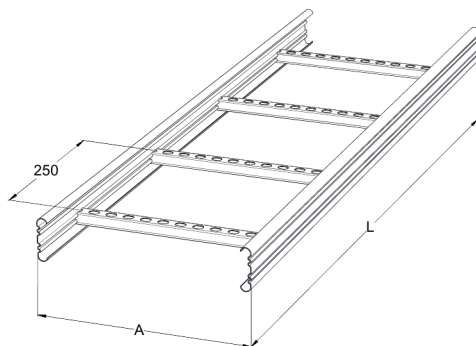

# Cable ladder

## KS60-300 L=6000 PG

Multipurpose cable ladders KS60 are suitable for high loading capacities. Open, C-shaped side profiles enable use of interior supports and -joints.

Product name	KS60-300 L=6000 PG		
SKU	1433028		
Material	Steel		
Corrosivity category	C1-C2		
Color	Grey		
Sales unit	MTR		
Packing size	10 PCE / 60 MTR		
Dimensions (mm) Width   Height   Length	300	60	6000
Weight (kg/pce)	15,04		
GTIN	6438377105488		
Surface finish	Manufactured of hot-dip galvanized steel in accordance with standard EN 10346		

Dimension L (mm)	6000
Dimension A (mm)	300
Material thickness (mm)	1,25