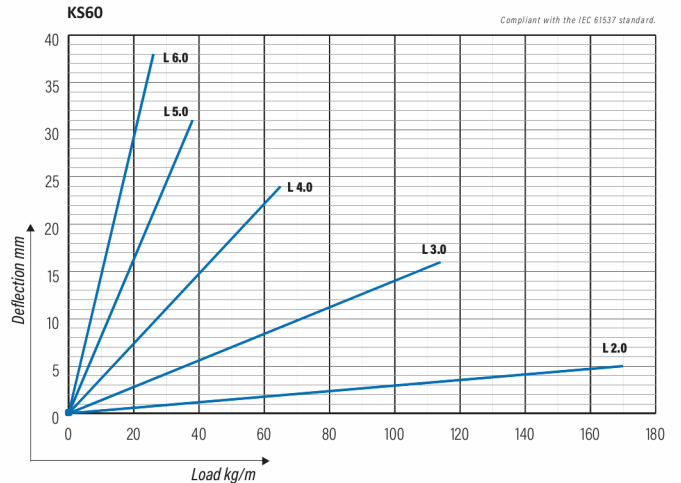

Cable ladder

KS60-400 L=3000 PG

Multipurpose cable ladders KS60 are suitable for high loading capacities. Open, C-shaped side profiles enable use of interior supports and -joints.

Product name	KS60-400 L=3000 PG		
SKU	1433019		
Material	Steel		
Corrosivity category	C1-C2		
Color	Grey		
Sales unit	MTR		
Packing size	10 PCE / 30 MTR		
Dimensions (mm) Width Height Length	400	60	3000
Weight (kg/pce)	8,1		
GTIN	6438377105440		
Surface finish	Manufactured of hot-dip galvanized steel in accordance with standard EN 10346		

Dimension L (mm)	3000
Dimension A (mm)	400
Material thickness (mm)	1,25

Cable ladder

KS60-400 L=3000 PG