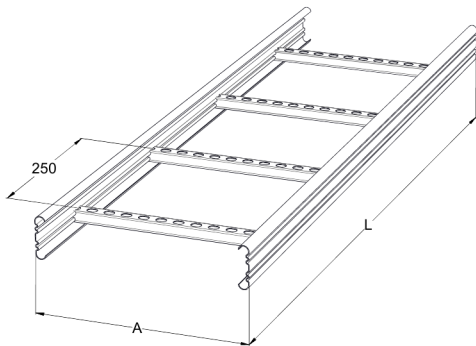

Cable ladder

KS60-400 L=3000 PG

Multipurpose cable ladders KS60 are suitable for high loading capacities. Open, C-shaped side profiles enable use of interior supports and -joints.

Product name	KS60-400 L=3000 PG		
SKU	1433019		
Material	Steel		
Corrosivity category	C1-C2		
Color	Grey		
Sales unit	MTR		
Packing size	10 PCE / 30 MTR		
Dimensions (mm) Width Height Length	400	60	3000
Weight (kg/pce)	8,1		
GTIN	6438377105440		
Surface finish	Manufactured of hot-dip galvanized steel in accordance with standard EN 10346		

Dimension L (mm)	3000
Dimension A (mm)	400
Material thickness (mm)	1,25

Cable ladder

KS60-400 L=3000 PG