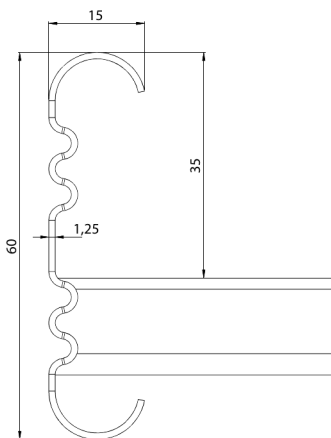

Cable ladder

KS60-400 L=3000 PG

Multipurpose cable ladders KS60 are suitable for high loading capacities. Open, C-shaped side profiles enable use of interior supports and -joints.

Product name	KS60-400 L=3000 PG		
SKU	1433019		
Material	Steel		
Corrosivity category	C1-C2		
Color	Grey		
Sales unit	MTR		
Packing size	10 PCE / 30 MTR		
Dimensions (mm) Width Height Length	400	60	3000
Weight (kg/pce)	8,1		
GTIN	6438377105440		
Surface finish	Manufactured of hot-dip galvanized steel in accordance with standard EN 10346		

Dimension L (mm)	3000
Dimension A (mm)	400
Material thickness (mm)	1,25

Cable ladder

KS60-400 L=3000 PG