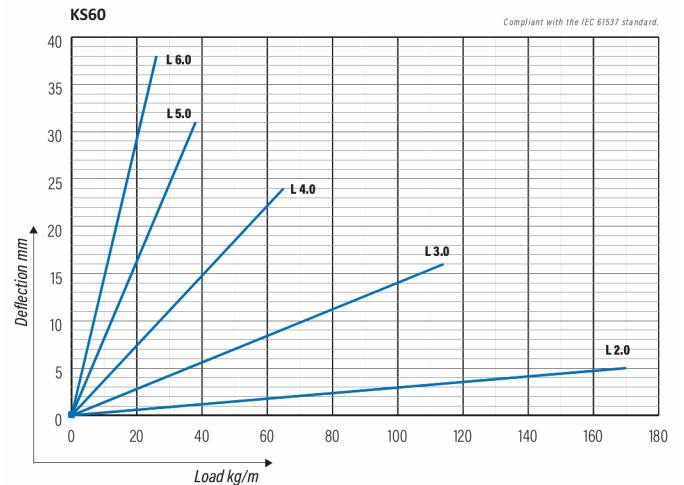

Cable ladder

KS60-400 L=6000 HDG

Multipurpose cable ladders KS60 are suitable for high loading capacities. Open, C-shaped side profiles enable use of interior supports and -joints.

Product name	KS60-400 L=6000 HDG		
SKU	1433094		
Material	Steel		
Corrosivity category	C1-C4		
Color	Grey		
Sales unit	MTR		
Packing size	10 PCE / 60 MTR		
Dimensions (mm) Width Height Length	400	60	6000
Weight (kg/pce)	16,94		
GTIN	6438377101077		
Surface finish	Hot-dip galvanized after manufacturing in accordance with standard EN ISO 1461		

Dimension L (mm)	6000
Dimension A (mm)	400
Material thickness (mm)	1,25

Cable ladder

KS60-400 L=6000 HDG