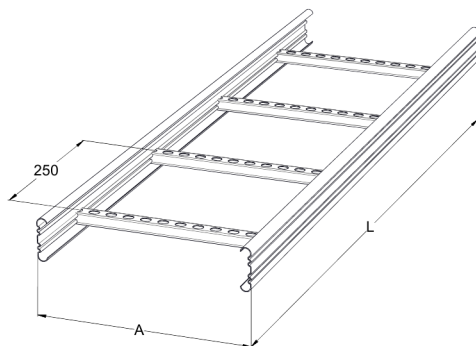

Cable ladder

KS60-400 L=6000 HDG

Multipurpose cable ladders KS60 are suitable for high loading capacities. Open, C-shaped side profiles enable use of interior supports and -joints.

Product name	KS60-400 L=6000 HDG		
SKU	1433094		
Material	Steel		
Corrosivity category	C1-C4		
Color	Grey		
Sales unit	MTR		
Packing size	10 PCE / 60 MTR		
Dimensions (mm) Width Height Length	400	60	6000
Weight (kg/pce)	16,94		
GTIN	6438377101077		
Surface finish	Hot-dip galvanized after manufacturing in accordance with standard EN ISO 1461		

Dimension L (mm)	6000
Dimension A (mm)	400
Material thickness (mm)	1,25

Cable ladder

KS60-400 L=6000 HDG