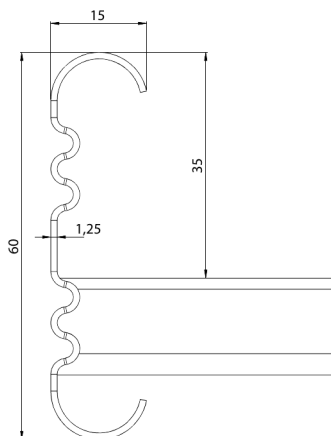

Cable ladder

KS60-400 L=6000 HDG

Multipurpose cable ladders KS60 are suitable for high loading capacities. Open, C-shaped side profiles enable use of interior supports and -joints.

Product name	KS60-400 L=6000 HDG		
SKU	1433094		
Material	Steel		
Corrosivity category	C1-C4		
Color	Grey		
Sales unit	MTR		
Packing size	10 PCE / 60 MTR		
Dimensions (mm) Width Height Length	400	60	6000
Weight (kg/pce)	16,94		
GTIN	6438377101077		
Surface finish	Hot-dip galvanized after manufacturing in accordance with standard EN ISO 1461		

Dimension L (mm)	6000
Dimension A (mm)	400
Material thickness (mm)	1,25

Cable ladder

KS60-400 L=6000 HDG