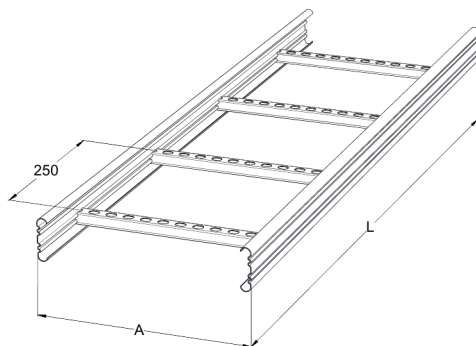

Cable ladder

KS60-400 L=6000 PG

Multipurpose cable ladders KS60 are suitable for high loading capacities. Open, C-shaped side profiles enable use of interior supports and -joints.

Product name	KS60-400 L=6000 PG		
SKU	1433029		
Material	Steel		
Corrosivity category	C1-C2		
Color	Grey		
Sales unit	MTR		
Packing size	10 PCE / 60 MTR		
Dimensions (mm) Width Height Length	400	60	6000
Weight (kg/pce)	16,19		
GTIN	6438377105495		
Surface finish	Manufactured of hot-dip galvanized steel in accordance with standard EN 10346		

Dimension L (mm)	6000
Dimension A (mm)	400
Material thickness (mm)	1,25

Cable ladder

KS60-400 L=6000 PG