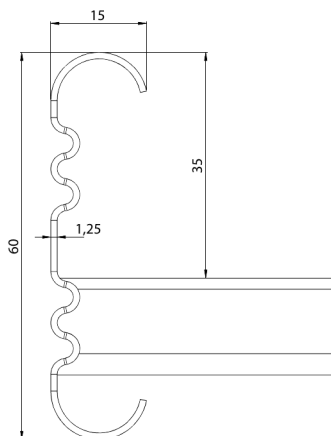

Cable ladder

KS60-400 L=6000 PG

Multipurpose cable ladders KS60 are suitable for high loading capacities. Open, C-shaped side profiles enable use of interior supports and -joints.

Product name	KS60-400 L=6000 PG		
SKU	1433029		
Material	Steel		
Corrosivity category	C1-C2		
Color	Grey		
Sales unit	MTR		
Packing size	10 PCE / 60 MTR		
Dimensions (mm) Width Height Length	400	60	6000
Weight (kg/pce)	16,19		
GTIN	6438377105495		
Surface finish	Manufactured of hot-dip galvanized steel in accordance with standard EN 10346		

Dimension L (mm)	6000
Dimension A (mm)	400
Material thickness (mm)	1,25

Cable ladder

KS60-400 L=6000 PG