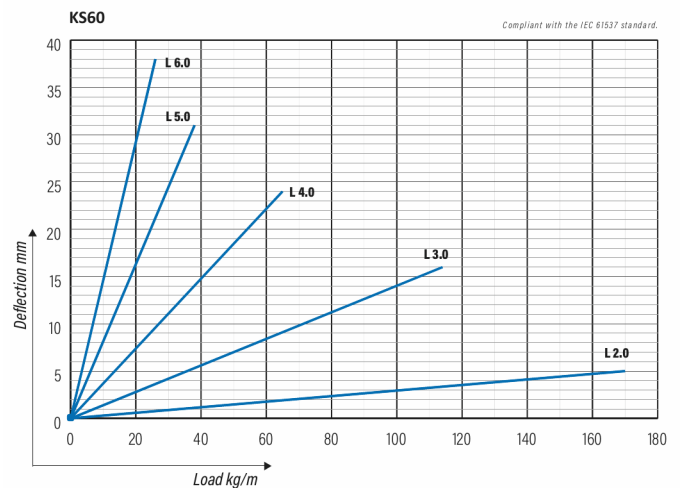

Cable ladder

KS60-400 L=6000 PG

Multipurpose cable ladders KS60 are suitable for high loading capacities. Open, C-shaped side profiles enable use of interior supports and -joints.

Product name	KS60-400 L=6000 PG		
SKU	1433029		
Material	Steel		
Corrosivity category	C1-C2		
Color	Grey		
Sales unit	MTR		
Packing size	10 PCE / 60 MTR		
Dimensions (mm) Width Height Length	400	60	6000
Weight (kg/pce)	16,19		
GTIN	6438377105495		
Surface finish	Manufactured of hot-dip galvanized steel in accordance with standard EN 10346		

Dimension L (mm)	6000
Dimension A (mm)	400
Material thickness (mm)	1,25

Cable ladder

KS60-400 L=6000 PG