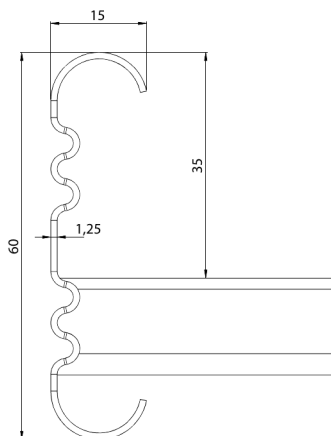

## KS60-500 L=3000 PG

Multipurpose cable ladders KS60 are suitable for high loading capacities. Open, C-shaped side profiles enable use of interior supports and -joints.

Product name	KS60-500 L=3000 PG		
SKU	1433020		
Material	Steel		
Corrosivity category	C1-C2		
Color	Grey		
Sales unit	MTR		
Packing size	10 PCE / 30 MTR		
Dimensions (mm) Width   Height   Length	500	60	3000
Weight (kg/pce)	8,64		
GTIN	6438377105457		
Surface finish	Manufactured of hot-dip galvanized steel in accordance with standard EN 10346		

Dimension L (mm)	3000
Dimension A (mm)	500
Material thickness (mm)	1,25

## KS60-500 L=3000 PG