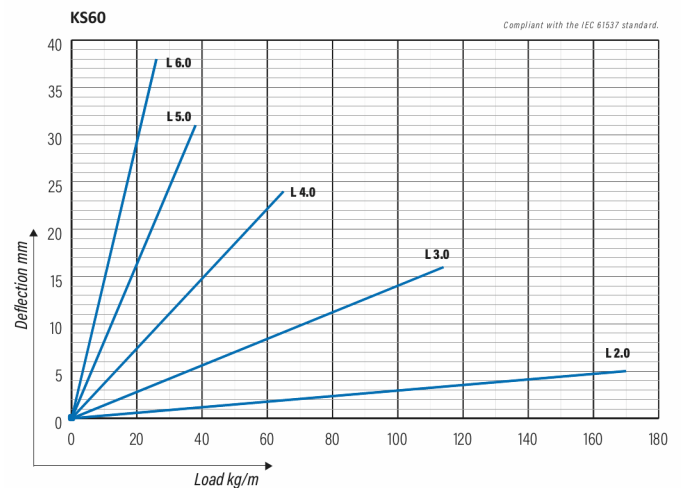

## KS60-500 L=3000 PG

Multipurpose cable ladders KS60 are suitable for high loading capacities. Open, C-shaped side profiles enable use of interior supports and -joints.

Product name	KS60-500 L=3000 PG		
SKU	1433020		
Material	Steel		
Corrosivity category	C1-C2		
Color	Grey		
Sales unit	MTR		
Packing size	10 PCE / 30 MTR		
Dimensions (mm) Width   Height   Length	500	60	3000
Weight (kg/pce)	8,64		
GTIN	6438377105457		
Surface finish	Manufactured of hot-dip galvanized steel in accordance with standard EN 10346		

Dimension L (mm)	3000
Dimension A (mm)	500
Material thickness (mm)	1,25

## KS60-500 L=3000 PG