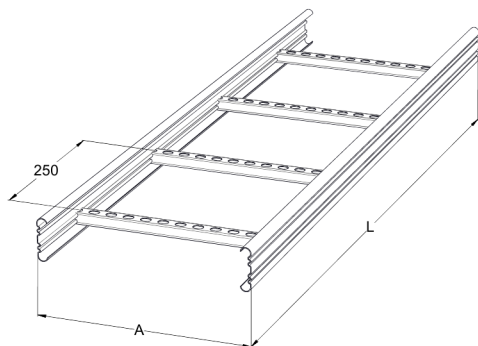

# Cable ladder

## KS60-500 L=3000 PG

Multipurpose cable ladders KS60 are suitable for high loading capacities. Open, C-shaped side profiles enable use of interior supports and -joints.

Product name	KS60-500 L=3000 PG		
SKU	1433020		
Material	Steel		
Corrosivity category	C1-C2		
Color	Grey		
Sales unit	MTR		
Packing size	10 PCE / 30 MTR		
Dimensions (mm) Width   Height   Length	500	60	3000
Weight (kg/pce)	8,64		
GTIN	6438377105457		
Surface finish	Manufactured of hot-dip galvanized steel in accordance with standard EN 10346		

Dimension L (mm)	3000
Dimension A (mm)	500
Material thickness (mm)	1,25