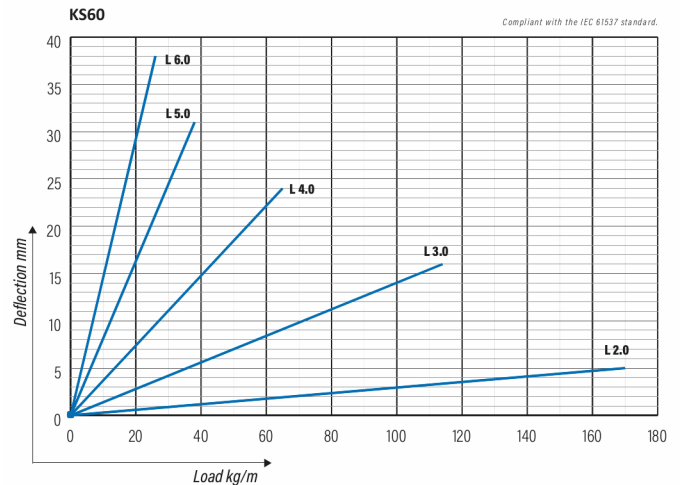

Cable ladder

KS60-500 L=6000 HDG

Multipurpose cable ladders KS60 are suitable for high loading capacities. Open, C-shaped side profiles enable use of interior supports and -joints.

Product name	KS60-500 L=6000 HDG		
SKU	1433095		
Material	Steel		
Corrosivity category	C1-C4		
Color	Grey		
Sales unit	MTR		
Packing size	10 PCE / 60 MTR		
Dimensions (mm) Width Height Length	500	60	6000
Weight (kg/pce)	17,78		
GTIN	6438377101084		
Surface finish	Hot-dip galvanized after manufacturing in accordance with standard EN ISO 1461		

Dimension L (mm)	6000
Dimension A (mm)	500
Material thickness (mm)	1,25

Cable ladder

KS60-500 L=6000 HDG