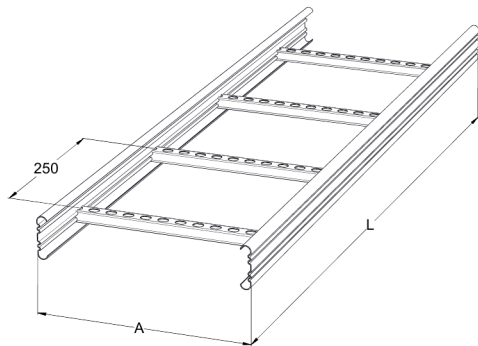

Cable ladder

KS60-500 L=6000 HDG

Multipurpose cable ladders KS60 are suitable for high loading capacities. Open, C-shaped side profiles enable use of interior supports and -joints.

Product name	KS60-500 L=6000 HDG		
SKU	1433095		
Material	Steel		
Corrosivity category	C1-C4		
Color	Grey		
Sales unit	MTR		
Packing size	10 PCE / 60 MTR		
Dimensions (mm) Width Height Length	500	60	6000
Weight (kg/pce)	17,78		
GTIN	6438377101084		
Surface finish	Hot-dip galvanized after manufacturing in accordance with standard EN ISO 1461		

Dimension L (mm)	6000
Dimension A (mm)	500
Material thickness (mm)	1,25

Cable ladder

KS60-500 L=6000 HDG