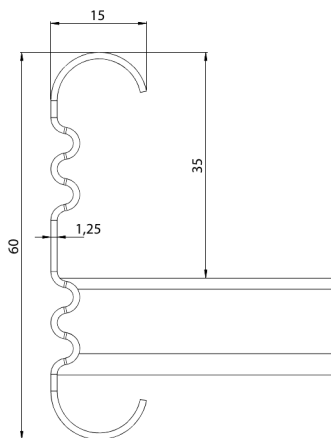

Cable ladder

KS60-500 L=6000 HDG

Multipurpose cable ladders KS60 are suitable for high loading capacities. Open, C-shaped side profiles enable use of interior supports and -joints.

Product name	KS60-500 L=6000 HDG		
SKU	1433095		
Material	Steel		
Corrosivity category	C1-C4		
Color	Grey		
Sales unit	MTR		
Packing size	10 PCE / 60 MTR		
Dimensions (mm) Width Height Length	500	60	6000
Weight (kg/pce)	17,78		
GTIN	6438377101084		
Surface finish	Hot-dip galvanized after manufacturing in accordance with standard EN ISO 1461		

Dimension L (mm)	6000
Dimension A (mm)	500
Material thickness (mm)	1,25

Cable ladder

KS60-500 L=6000 HDG