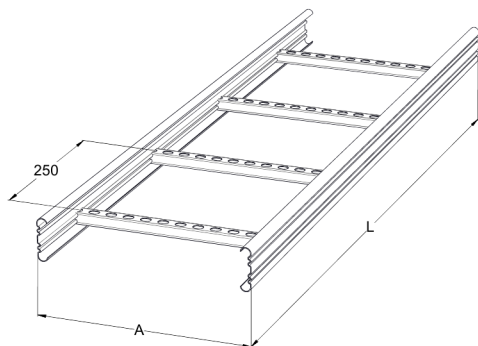

Cable ladder

KS60-500 L=6000 PG

Multipurpose cable ladders KS60 are suitable for high loading capacities. Open, C-shaped side profiles enable use of interior supports and -joints.

Product name	KS60-500 L=6000 PG		
SKU	1433030		
Material	Steel		
Corrosivity category	C1-C2		
Color	Grey		
Sales unit	MTR		
Packing size	10 PCE / 60 MTR		
Dimensions (mm) Width Height Length	500	60	6000
Weight (kg/pce)	17,28		
GTIN	6438377105501		
Surface finish	Manufactured of hot-dip galvanized steel in accordance with standard EN 10346		

Dimension L (mm)	6000
Dimension A (mm)	500
Material thickness (mm)	1,25

Cable ladder

KS60-500 L=6000 PG