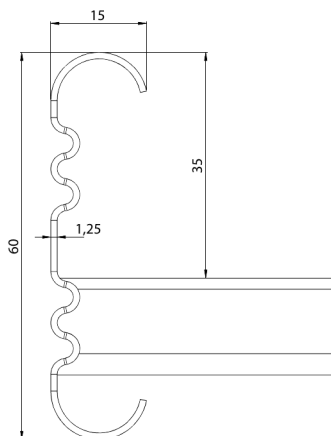

Cable ladder

KS60-500 L=6000 PG

Multipurpose cable ladders KS60 are suitable for high loading capacities. Open, C-shaped side profiles enable use of interior supports and -joints.

Product name	KS60-500 L=6000 PG		
SKU	1433030		
Material	Steel		
Corrosivity category	C1-C2		
Color	Grey		
Sales unit	MTR		
Packing size	10 PCE / 60 MTR		
Dimensions (mm) Width Height Length	500	60	6000
Weight (kg/pce)	17,28		
GTIN	6438377105501		
Surface finish	Manufactured of hot-dip galvanized steel in accordance with standard EN 10346		

Dimension L (mm)	6000
Dimension A (mm)	500
Material thickness (mm)	1,25

Cable ladder

KS60-500 L=6000 PG