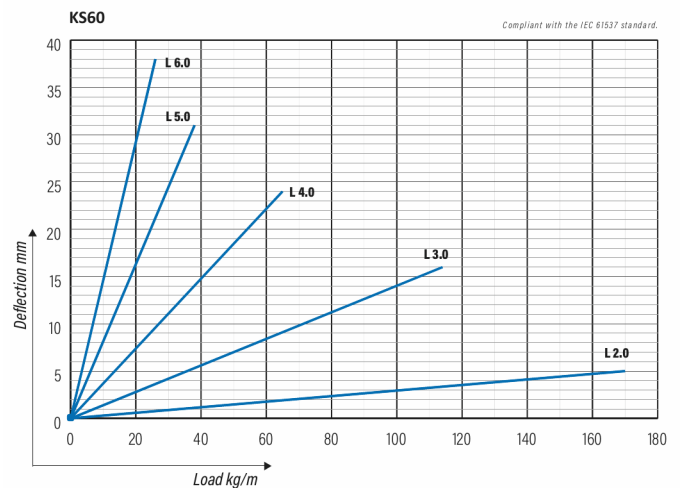

Cable ladder

KS60-500 L=6000 PG

Multipurpose cable ladders KS60 are suitable for high loading capacities. Open, C-shaped side profiles enable use of interior supports and -joints.

Product name	KS60-500 L=6000 PG		
SKU	1433030		
Material	Steel		
Corrosivity category	C1-C2		
Color	Grey		
Sales unit	MTR		
Packing size	10 PCE / 60 MTR		
Dimensions (mm) Width Height Length	500	60	6000
Weight (kg/pce)	17,28		
GTIN	6438377105501		
Surface finish	Manufactured of hot-dip galvanized steel in accordance with standard EN 10346		

Dimension L (mm)	6000
Dimension A (mm)	500
Material thickness (mm)	1,25

Cable ladder

KS60-500 L=6000 PG