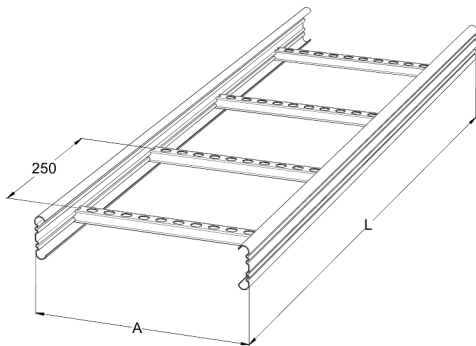

Cable ladder

KS60-600 L=6000 HDG

Multipurpose cable ladders KS60 are suitable for high loading capacities. Open, C-shaped side profiles enable use of interior supports and -joints.

Product name	KS60-600 L=6000 HDG		
SKU	1433096		
Material	Steel		
Corrosivity category	C1-C4		
Color	Grey		
Sales unit	MTR		
Packing size	10 PCE / 60 MTR		
Dimensions (mm) Width Height Length	600	60	6000
Weight (kg/pce)	18,61		
GTIN	6438377101091		
Surface finish	Hot-dip galvanized after manufacturing in accordance with standard EN ISO 1461		

Dimension L (mm)	6000
Dimension A (mm)	600
Material thickness (mm)	1,25

Cable ladder

KS60-600 L=6000 HDG