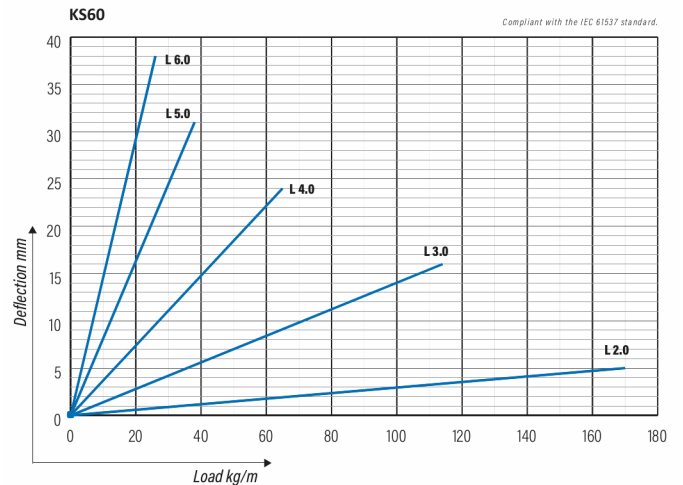

Cable ladder

KS60-600 L=6000 HDG

Multipurpose cable ladders KS60 are suitable for high loading capacities. Open, C-shaped side profiles enable use of interior supports and -joints.

Product name	KS60-600 L=6000 HDG		
SKU	1433096		
Material	Steel		
Corrosivity category	C1-C4		
Color	Grey		
Sales unit	MTR		
Packing size	10 PCE / 60 MTR		
Dimensions (mm) Width Height Length	600	60	6000
Weight (kg/pce)	18,61		
GTIN	6438377101091		
Surface finish	Hot-dip galvanized after manufacturing in accordance with standard EN ISO 1461		

Dimension L (mm)	6000
Dimension A (mm)	600
Material thickness (mm)	1,25

Cable ladder

KS60-600 L=6000 HDG