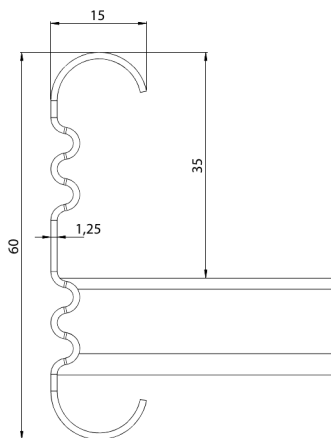

Cable ladder

KS60-600 L=6000 HDG

Multipurpose cable ladders KS60 are suitable for high loading capacities. Open, C-shaped side profiles enable use of interior supports and -joints.

Product name	KS60-600 L=6000 HDG		
SKU	1433096		
Material	Steel		
Corrosivity category	C1-C4		
Color	Grey		
Sales unit	MTR		
Packing size	10 PCE / 60 MTR		
Dimensions (mm) Width Height Length	600	60	6000
Weight (kg/pce)	18,61		
GTIN	6438377101091		
Surface finish	Hot-dip galvanized after manufacturing in accordance with standard EN ISO 1461		

Dimension L (mm)	6000
Dimension A (mm)	600
Material thickness (mm)	1,25

Cable ladder

KS60-600 L=6000 HDG