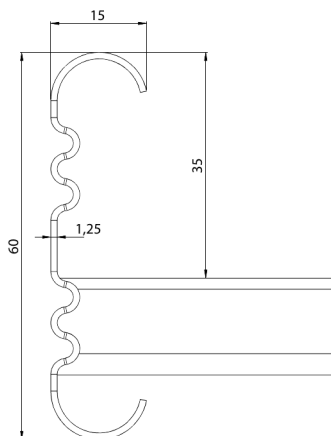

Cable ladder

KS60-600 L=6000 PG

Multipurpose cable ladders KS60 are suitable for high loading capacities. Open, C-shaped side profiles enable use of interior supports and -joints.

Product name	KS60-600 L=6000 PG		
SKU	1433031		
Material	Steel		
Corrosivity category	C1-C2		
Color	Grey		
Sales unit	MTR		
Packing size	10 PCE / 60 MTR		
Dimensions (mm) Width Height Length	600	60	6000
Weight (kg/pce)	18,48		
GTIN	6438377105518		
Surface finish	Manufactured of hot-dip galvanized steel in accordance with standard EN 10346		

Dimension L (mm)	6000
Dimension A (mm)	600
Material thickness (mm)	1,25

Cable ladder

KS60-600 L=6000 PG