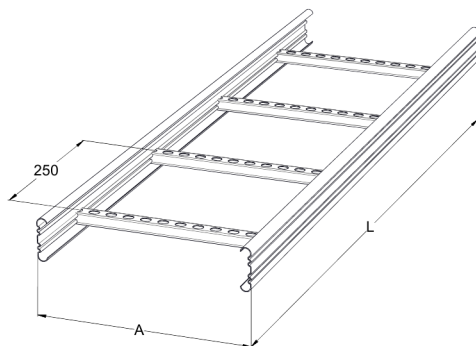

Cable ladder

KS60-600 L=6000 PG

Multipurpose cable ladders KS60 are suitable for high loading capacities. Open, C-shaped side profiles enable use of interior supports and -joints.

Product name	KS60-600 L=6000 PG		
SKU	1433031		
Material	Steel		
Corrosivity category	C1-C2		
Color	Grey		
Sales unit	MTR		
Packing size	10 PCE / 60 MTR		
Dimensions (mm) Width Height Length	600	60	6000
Weight (kg/pce)	18,48		
GTIN	6438377105518		
Surface finish	Manufactured of hot-dip galvanized steel in accordance with standard EN 10346		

Dimension L (mm)	6000
Dimension A (mm)	600
Material thickness (mm)	1,25

Cable ladder

KS60-600 L=6000 PG