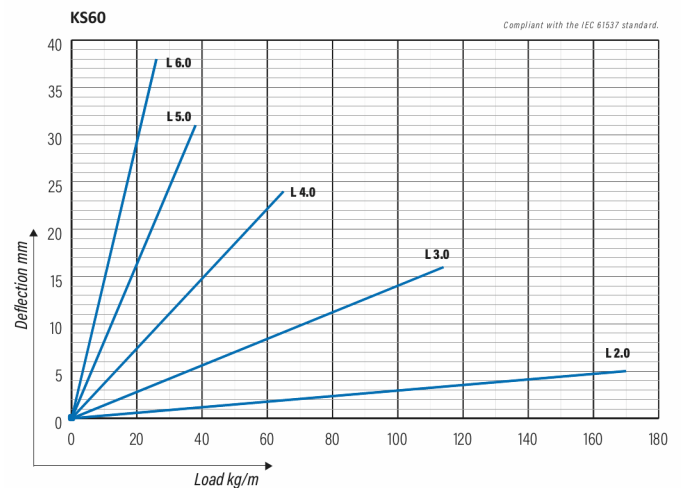

Cable ladder

KS60-600 L=6000 PG

Multipurpose cable ladders KS60 are suitable for high loading capacities. Open, C-shaped side profiles enable use of interior supports and -joints.

Product name	KS60-600 L=6000 PG		
SKU	1433031		
Material	Steel		
Corrosivity category	C1-C2		
Color	Grey		
Sales unit	MTR		
Packing size	10 PCE / 60 MTR		
Dimensions (mm) Width Height Length	600	60	6000
Weight (kg/pce)	18,48		
GTIN	6438377105518		
Surface finish	Manufactured of hot-dip galvanized steel in accordance with standard EN 10346		

Dimension L (mm)	6000
Dimension A (mm)	600
Material thickness (mm)	1,25

Cable ladder

KS60-600 L=6000 PG