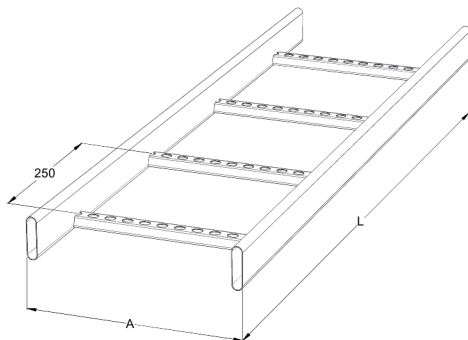

## KS80-150 L=3000 HDG

Industrial cable ladders KS80 are suitable for high loading capacities and wider spans. Tube side profiles protect ladders from dust, dirt and humidity that is required in i.e. pulp and paper-, wood- and food industry as well as in outdoor installations.

Product name	KS80-150 L=3000 HDG		
SKU	1449406		
Material	Steel		
Corrosivity category	C1-C4		
Color	Grey		
Sales unit	MTR		
Packing size	10 PCE / 30 MTR		
Dimensions (mm) Width   Height   Length	150	60	3000
Weight (kg/pce)	7,55		
GTIN	6438377020736		
Surface finish	Hot-dip galvanized after manufacturing in accordance with standard EN ISO 1461		

Dimension L (mm)	3000
Dimension A (mm)	150
Material thickness (mm)	1