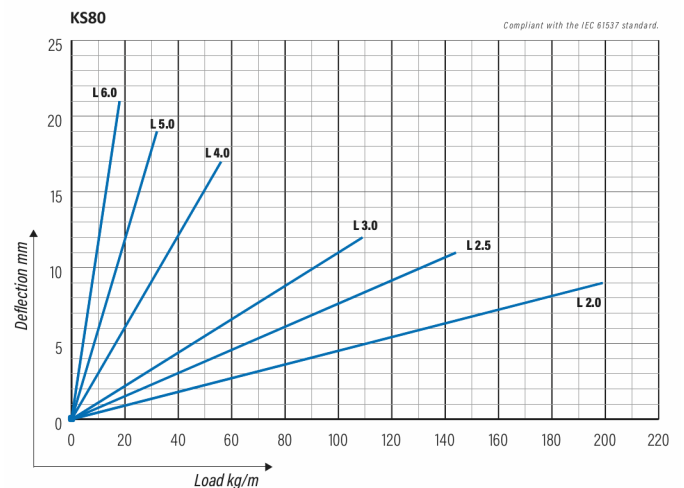

## KS80-150 L=3000 HDG

Industrial cable ladders KS80 are suitable for high loading capacities and wider spans. Tube side profiles protect ladders from dust, dirt and humidity that is required in i.e. pulp and paper-, wood- and food industry as well as in outdoor installations.

Product name	KS80-150 L=3000 HDG		
SKU	1449406		
Material	Steel		
Corrosivity category	C1-C4		
Color	Grey		
Sales unit	MTR		
Packing size	10 PCE / 30 MTR		
Dimensions (mm) Width   Height   Length	150	60	3000
Weight (kg/pce)	7,55		
GTIN	6438377020736		
Surface finish	Hot-dip galvanized after manufacturing in accordance with standard EN ISO 1461		

Dimension L (mm)	3000
Dimension A (mm)	150
Material thickness (mm)	1