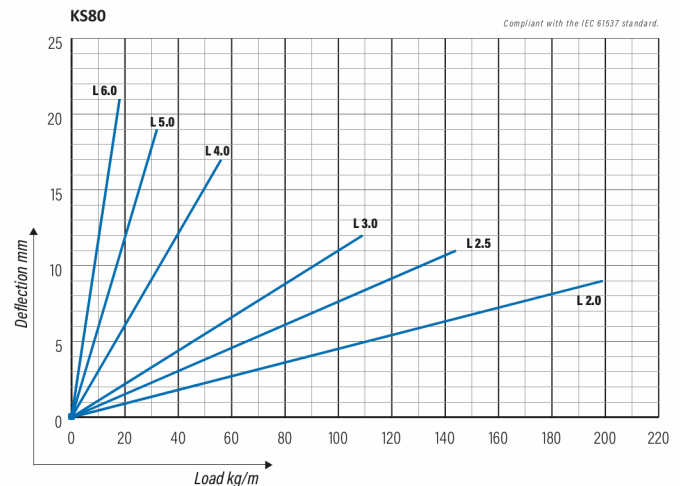

Cable ladder

KS80-150 L=6000 HDG

Industrial cable ladders KS80 are suitable for high loading capacities and wider spans. Tube side profiles protect ladders from dust, dirt and humidity that is required in i.e. pulp and paper-, wood- and food industry as well as in outdoor installations.

Product name	KS80-150 L=6000 HDG		
SKU	1449521		
Material	Steel		
Corrosivity category	C1-C4		
Color	Grey		
Sales unit	MTR		
Packing size	10 PCE / 60 MTR		
Dimensions (mm) Width Height Length	150	60	6000
Weight (kg/pce)	15,11		
GTIN	6438377021566		
Surface finish	Hot-dip galvanized after manufacturing in accordance with standard EN ISO 1461		

Dimension L (mm)	6000
Dimension A (mm)	150
Material thickness (mm)	1

Cable ladder

KS80-150 L=6000 HDG