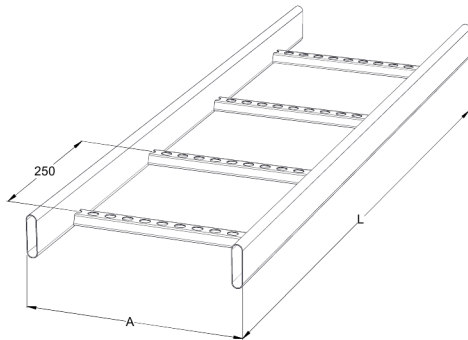

Cable ladder

KS80-150 L=6000 HDG

Industrial cable ladders KS80 are suitable for high loading capacities and wider spans. Tube side profiles protect ladders from dust, dirt and humidity that is required in i.e. pulp and paper-, wood- and food industry as well as in outdoor installations.

Product name	KS80-150 L=6000 HDG		
SKU	1449521		
Material	Steel		
Corrosivity category	C1-C4		
Color	Grey		
Sales unit	MTR		
Packing size	10 PCE / 60 MTR		
Dimensions (mm) Width Height Length	150	60	6000
Weight (kg/pce)	15,11		
GTIN	6438377021566		
Surface finish	Hot-dip galvanized after manufacturing in accordance with standard EN ISO 1461		

Dimension L (mm)	6000
Dimension A (mm)	150
Material thickness (mm)	1

Cable ladder

KS80-150 L=6000 HDG