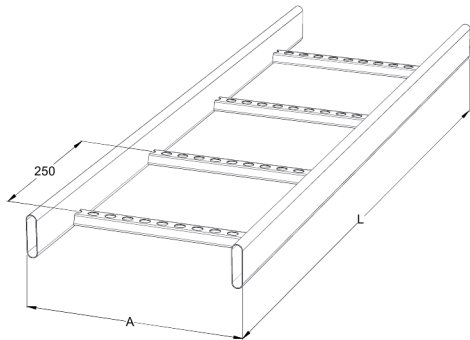

Cable ladder

KS80-200 L=3000 HDG

Industrial cable ladders KS80 are suitable for high loading capacities and wider spans. Tube side profiles protect ladders from dust, dirt and humidity that is required in i.e. pulp and paper-, wood- and food industry as well as in outdoor installations.

Product name	KS80-200 L=3000 HDG		
SKU	1449407		
Material	Steel		
Corrosivity category	C1-C4		
Color	Grey		
Sales unit	MTR		
Packing size	10 PCE / 30 MTR		
Dimensions (mm) Width Height Length	200	60	3000
Weight (kg/pce)	8,18		
GTIN	6438377020743		
Surface finish	Hot-dip galvanized after manufacturing in accordance with standard EN ISO 1461		

Dimension L (mm)	3000
Dimension A (mm)	200
Material thickness (mm)	1

Cable ladder

KS80-200 L=3000 HDG