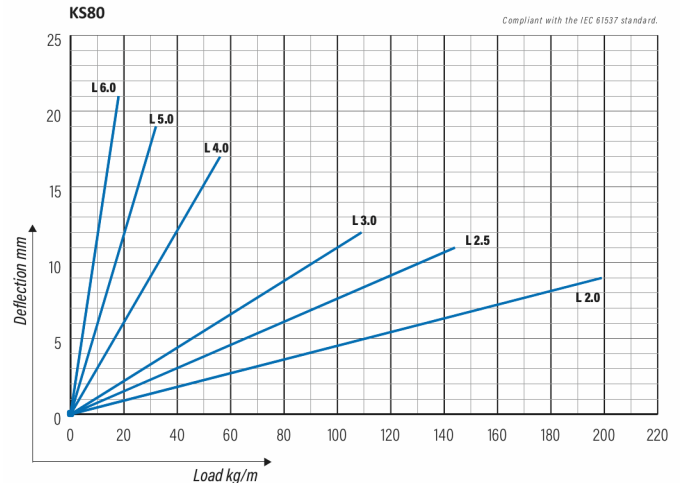

Cable ladder

KS80-200 L=3000 HDG

Industrial cable ladders KS80 are suitable for high loading capacities and wider spans. Tube side profiles protect ladders from dust, dirt and humidity that is required in i.e. pulp and paper-, wood- and food industry as well as in outdoor installations.

Product name	KS80-200 L=3000 HDG		
SKU	1449407		
Material	Steel		
Corrosivity category	C1-C4		
Color	Grey		
Sales unit	MTR		
Packing size	10 PCE / 30 MTR		
Dimensions (mm) Width Height Length	200	60	3000
Weight (kg/pce)	8,18		
GTIN	6438377020743		
Surface finish	Hot-dip galvanized after manufacturing in accordance with standard EN ISO 1461		

Dimension L (mm)	3000
Dimension A (mm)	200
Material thickness (mm)	1

Cable ladder

KS80-200 L=3000 HDG