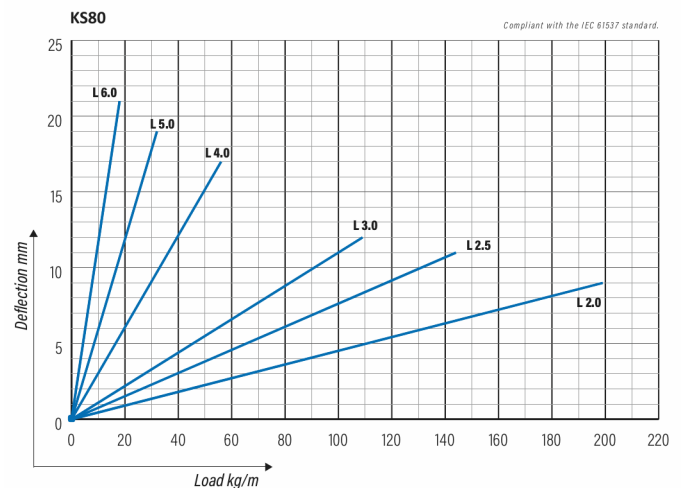

## KS80-200 L=6000 HDG

Industrial cable ladders KS80 are suitable for high loading capacities and wider spans. Tube side profiles protect ladders from dust, dirt and humidity that is required in i.e. pulp and paper-, wood- and food industry as well as in outdoor installations.

Product name	KS80-200 L=6000 HDG		
SKU	1449522		
Material	Steel		
Corrosivity category	C1-C4		
Color	Grey		
Sales unit	MTR		
Packing size	10 PCE / 60 MTR		
Dimensions (mm) Width   Height   Length	200	60	6000
Weight (kg/pce)	16,36		
GTIN	6438377021573		
Surface finish	Hot-dip galvanized after manufacturing in accordance with standard EN ISO 1461		

Dimension L (mm)	6000
Dimension A (mm)	200
Material thickness (mm)	1