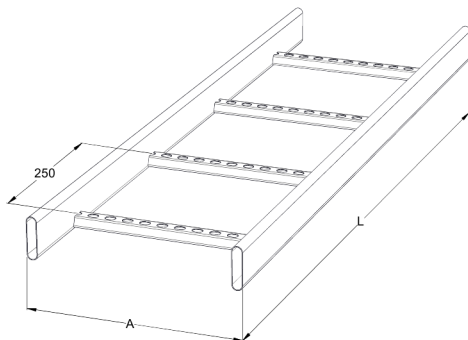

## KS80-200 L=6000 HDG

Industrial cable ladders KS80 are suitable for high loading capacities and wider spans. Tube side profiles protect ladders from dust, dirt and humidity that is required in i.e. pulp and paper-, wood- and food industry as well as in outdoor installations.

Product name	KS80-200 L=6000 HDG		
SKU	1449522		
Material	Steel		
Corrosivity category	C1-C4		
Color	Grey		
Sales unit	MTR		
Packing size	10 PCE / 60 MTR		
Dimensions (mm) Width   Height   Length	200	60	6000
Weight (kg/pce)	16,36		
GTIN	6438377021573		
Surface finish	Hot-dip galvanized after manufacturing in accordance with standard EN ISO 1461		

Dimension L (mm)	6000
Dimension A (mm)	200
Material thickness (mm)	1