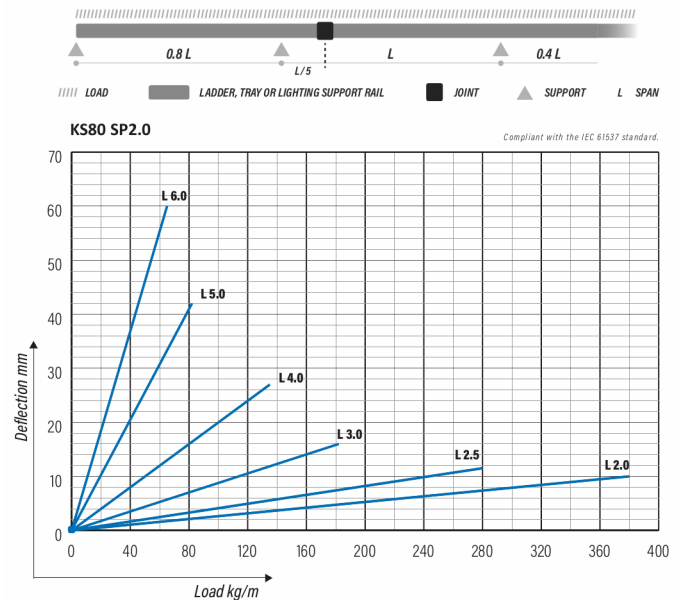

Cable ladder

KS80-200 SP2.0 L=6000 HDG

Reinforced industrial cable ladders KS80 SP2.0 are suitable for high loading capacities and wider spans. Tube side profiles protect ladders from dust, dirt and humidity that is required in i.e. pulp and paper-, wood- and food industry as well as in outdoor installations.

Product name	KS80-200 SP2.0 L=6000 HDG		
SKU	1449507		
Material	Steel		
Corrosivity category	C1-C4		
Color	Grey		
Sales unit	MTR		
Packing size	10 PCE / 60 MTR		
Dimensions (mm) Width Height Length	200	60	6000
Weight (kg/pce)	29,57		
GTIN	6438377021467		
Surface finish	Hot-dip galvanized after manufacturing in accordance with standard EN ISO 1461		

Dimension L (mm)	6000
Dimension A (mm)	200
Material thickness (mm)	2

Cable ladder

KS80-200 SP2.0 L=6000 HDG