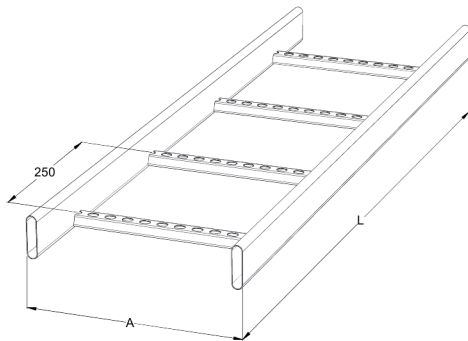

Cable ladder

KS80-200 SP2.0 L=6000 HDG

Reinforced industrial cable ladders KS80 SP2.0 are suitable for high loading capacities and wider spans. Tube side profiles protect ladders from dust, dirt and humidity that is required in i.e. pulp and paper-, wood- and food industry as well as in outdoor installations.

Product name	KS80-200 SP2.0 L=6000 HDG		
SKU	1449507		
Material	Steel		
Corrosivity category	C1-C4		
Color	Grey		
Sales unit	MTR		
Packing size	10 PCE / 60 MTR		
Dimensions (mm) Width Height Length	200	60	6000
Weight (kg/pce)	29,57		
GTIN	6438377021467		
Surface finish	Hot-dip galvanized after manufacturing in accordance with standard EN ISO 1461		

Dimension L (mm)	6000
Dimension A (mm)	200
Material thickness (mm)	2

Cable ladder

KS80-200 SP2.0 L=6000 HDG