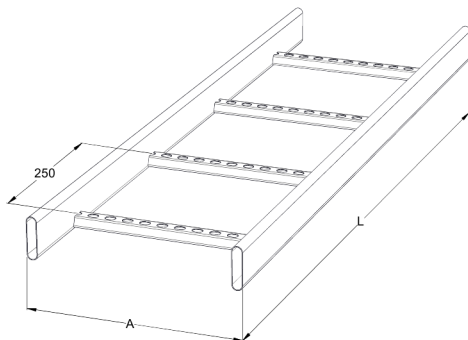

Cable ladder

KS80-300 L=3000 HDG

Industrial cable ladders KS80 are suitable for high loading capacities and wider spans. Tube side profiles protect ladders from dust, dirt and humidity that is required in i.e. pulp and paper-, wood- and food industry as well as in outdoor installations.

Product name	KS80-300 L=3000 HDG		
SKU	1449408		
Material	Steel		
Corrosivity category	C1-C4		
Color	Grey		
Sales unit	MTR		
Packing size	10 PCE / 30 MTR		
Dimensions (mm) Width Height Length	300	60	3000
Weight (kg/pce)	8,73		
GTIN	6438377020750		
Surface finish	Hot-dip galvanized after manufacturing in accordance with standard EN ISO 1461		

Dimension L (mm)	3000
Dimension A (mm)	300
Material thickness (mm)	1

Cable ladder

KS80-300 L=3000 HDG