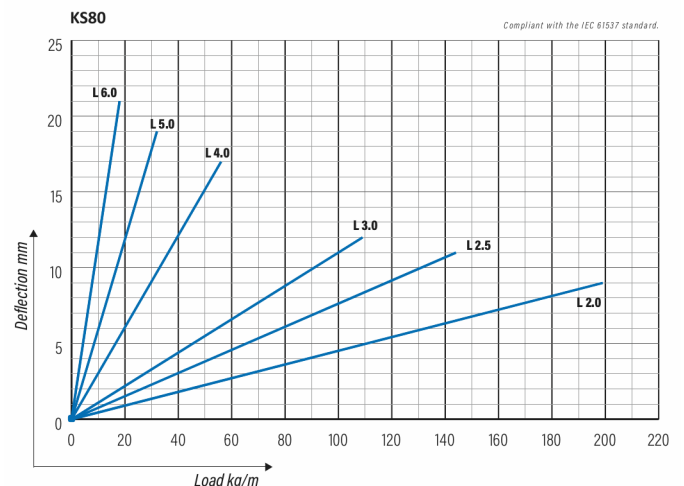

Cable ladder

KS80-300 L=3000 HDG

Industrial cable ladders KS80 are suitable for high loading capacities and wider spans. Tube side profiles protect ladders from dust, dirt and humidity that is required in i.e. pulp and paper-, wood- and food industry as well as in outdoor installations.

Product name	KS80-300 L=3000 HDG		
SKU	1449408		
Material	Steel		
Corrosivity category	C1-C4		
Color	Grey		
Sales unit	MTR		
Packing size	10 PCE / 30 MTR		
Dimensions (mm) Width Height Length	300	60	3000
Weight (kg/pce)	8,73		
GTIN	6438377020750		
Surface finish	Hot-dip galvanized after manufacturing in accordance with standard EN ISO 1461		

Dimension L (mm)	3000
Dimension A (mm)	300
Material thickness (mm)	1

Cable ladder

KS80-300 L=3000 HDG