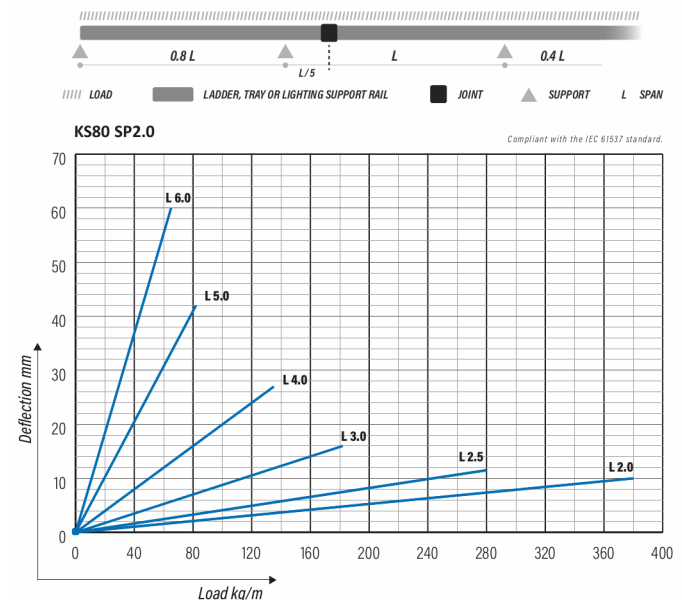

Cable ladder

KS80-300 SP2.0 L=6000 HDG

Reinforced industrial cable ladders KS80 SP2.0 are suitable for high loading capacities and wider spans. Tube side profiles protect ladders from dust, dirt and humidity that is required in i.e. pulp and paper-, wood- and food industry as well as in outdoor installations.

Product name	KS80-300 SP2.0 L=6000 HDG		
SKU	1449508		
Material	Steel		
Corrosivity category	C1-C4		
Color	Grey		
Sales unit	MTR		
Packing size	10 PCE / 60 MTR		
Dimensions (mm) Width Height Length	300	60	6000
Weight (kg/pce)	30,84		
GTIN	6438377021474		
Surface finish	Hot-dip galvanized after manufacturing in accordance with standard EN ISO 1461		

Dimension L (mm)	6000
Dimension A (mm)	300
Material thickness (mm)	2

Cable ladder

KS80-300 SP2.0 L=6000 HDG