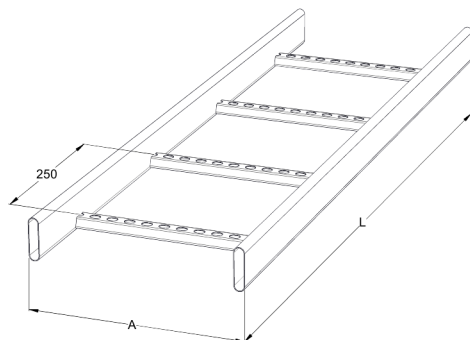

Cable ladder

KS80-300 SP2.0 L=6000 HDG

Reinforced industrial cable ladders KS80 SP2.0 are suitable for high loading capacities and wider spans. Tube side profiles protect ladders from dust, dirt and humidity that is required in i.e. pulp and paper-, wood- and food industry as well as in outdoor installations.

Product name	KS80-300 SP2.0 L=6000 HDG		
SKU	1449508		
Material	Steel		
Corrosivity category	C1-C4		
Color	Grey		
Sales unit	MTR		
Packing size	10 PCE / 60 MTR		
Dimensions (mm) Width Height Length	300	60	6000
Weight (kg/pce)	30,84		
GTIN	6438377021474		
Surface finish	Hot-dip galvanized after manufacturing in accordance with standard EN ISO 1461		

Dimension L (mm)	6000
Dimension A (mm)	300
Material thickness (mm)	2

Cable ladder

KS80-300 SP2.0 L=6000 HDG