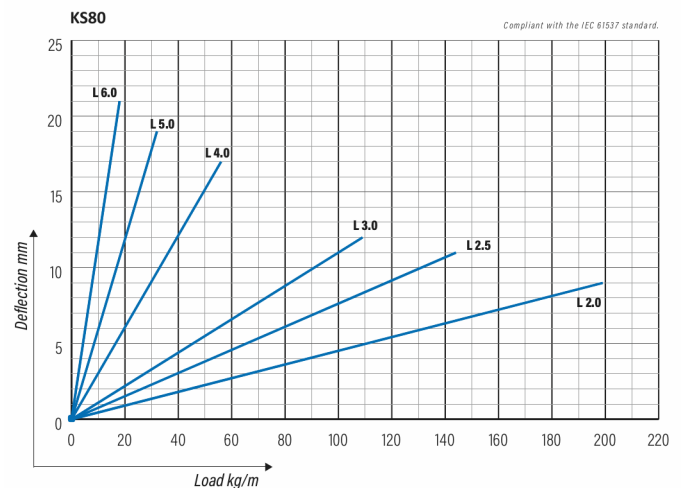

Cable ladder

KS80-400 L=3000 HDG

Industrial cable ladders KS80 are suitable for high loading capacities and wider spans. Tube side profiles protect ladders from dust, dirt and humidity that is required in i.e. pulp and paper-, wood- and food industry as well as in outdoor installations.

Product name	KS80-400 L=3000 HDG		
SKU	1449409		
Material	Steel		
Corrosivity category	C1-C4		
Color	Grey		
Sales unit	MTR		
Packing size	10 PCE / 30 MTR		
Dimensions (mm) Width Height Length	400	60	3000
Weight (kg/pce)	9,37		
GTIN	6438377020767		
Surface finish	Hot-dip galvanized after manufacturing in accordance with standard EN ISO 1461		

Dimension L (mm)	3000
Dimension A (mm)	400
Material thickness (mm)	1

Cable ladder

KS80-400 L=3000 HDG