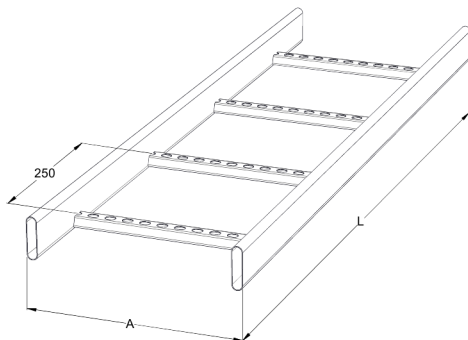

Cable ladder

KS80-400 L=3000 HDG

Industrial cable ladders KS80 are suitable for high loading capacities and wider spans. Tube side profiles protect ladders from dust, dirt and humidity that is required in i.e. pulp and paper-, wood- and food industry as well as in outdoor installations.

Product name	KS80-400 L=3000 HDG		
SKU	1449409		
Material	Steel		
Corrosivity category	C1-C4		
Color	Grey		
Sales unit	MTR		
Packing size	10 PCE / 30 MTR		
Dimensions (mm) Width Height Length	400	60	3000
Weight (kg/pce)	9,37		
GTIN	6438377020767		
Surface finish	Hot-dip galvanized after manufacturing in accordance with standard EN ISO 1461		

Dimension L (mm)	3000
Dimension A (mm)	400
Material thickness (mm)	1

Cable ladder

KS80-400 L=3000 HDG