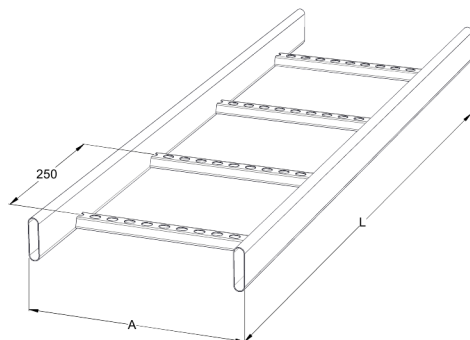

Cable ladder

KS80-400 SP2.0 L=6000 HDG

Reinforced industrial cable ladders KS80 SP2.0 are suitable for high loading capacities and wider spans. Tube side profiles protect ladders from dust, dirt and humidity that is required in i.e. pulp and paper-, wood- and food industry as well as in outdoor installations.

Product name	KS80-400 SP2.0 L=6000 HDG		
SKU	1449509		
Material	Steel		
Corrosivity category	C1-C4		
Color	Grey		
Sales unit	MTR		
Packing size	10 PCE / 60 MTR		
Dimensions (mm) Width Height Length	400	60	6000
Weight (kg/pce)	32,11		
GTIN	6438377021481		
Surface finish	Hot-dip galvanized after manufacturing in accordance with standard EN ISO 1461		

Dimension L (mm)	6000
Dimension A (mm)	400
Material thickness (mm)	2

Cable ladder

KS80-400 SP2.0 L=6000 HDG