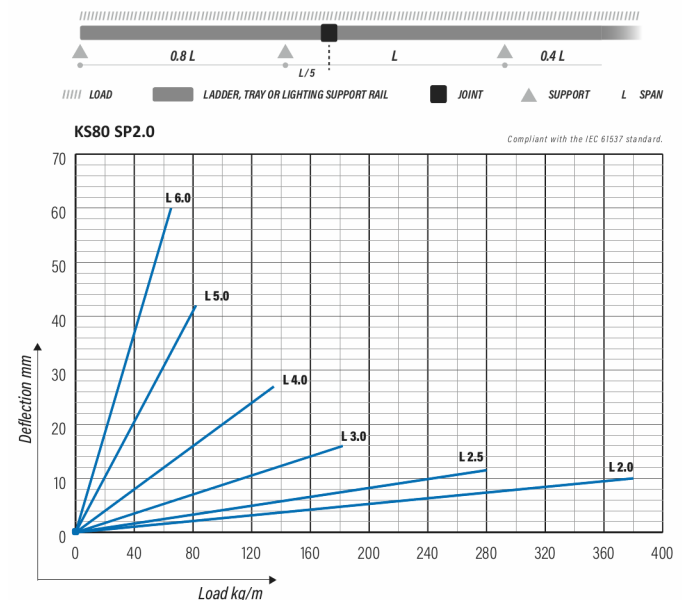

Cable ladder

KS80-400 SP2.0 L=6000 HDG

Reinforced industrial cable ladders KS80 SP2.0 are suitable for high loading capacities and wider spans. Tube side profiles protect ladders from dust, dirt and humidity that is required in i.e. pulp and paper-, wood- and food industry as well as in outdoor installations.

Product name	KS80-400 SP2.0 L=6000 HDG		
SKU	1449509		
Material	Steel		
Corrosivity category	C1-C4		
Color	Grey		
Sales unit	MTR		
Packing size	10 PCE / 60 MTR		
Dimensions (mm) Width Height Length	400	60	6000
Weight (kg/pce)	32,11		
GTIN	6438377021481		
Surface finish	Hot-dip galvanized after manufacturing in accordance with standard EN ISO 1461		

Dimension L (mm)	6000
Dimension A (mm)	400
Material thickness (mm)	2

Cable ladder

KS80-400 SP2.0 L=6000 HDG