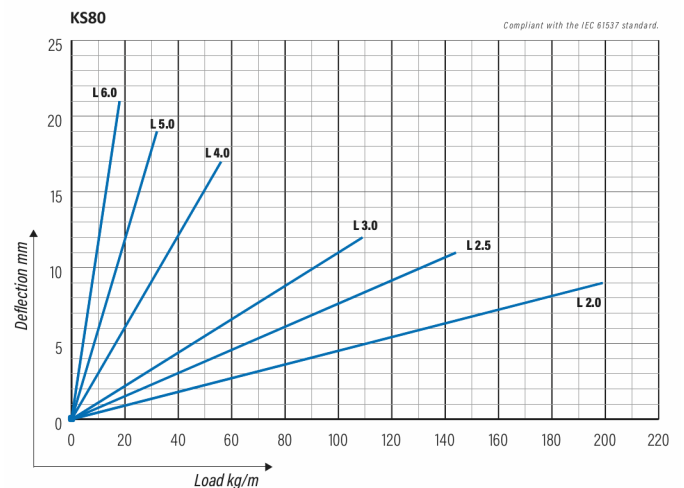

## KS80-500 L=3000 HDG

Industrial cable ladders KS80 are suitable for high loading capacities and wider spans. Tube side profiles protect ladders from dust, dirt and humidity that is required in i.e. pulp and paper-, wood- and food industry as well as in outdoor installations.

Product name	KS80-500 L=3000 HDG		
SKU	1449410		
Material	Steel		
Corrosivity category	C1-C4		
Color	Grey		
Sales unit	MTR		
Packing size	10 PCE / 30 MTR		
Dimensions (mm) Width   Height   Length	500	60	3000
Weight (kg/pce)	10,01		
GTIN	6438377020774		
Surface finish	Hot-dip galvanized after manufacturing in accordance with standard EN ISO 1461		

Dimension L (mm)	3000
Dimension A (mm)	500
Material thickness (mm)	1