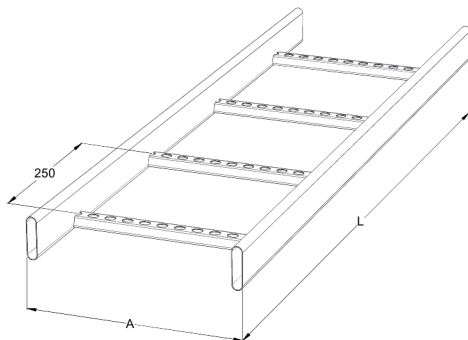

## KS80-500 L=3000 HDG

Industrial cable ladders KS80 are suitable for high loading capacities and wider spans. Tube side profiles protect ladders from dust, dirt and humidity that is required in i.e. pulp and paper-, wood- and food industry as well as in outdoor installations.

Product name	KS80-500 L=3000 HDG		
SKU	1449410		
Material	Steel		
Corrosivity category	C1-C4		
Color	Grey		
Sales unit	MTR		
Packing size	10 PCE / 30 MTR		
Dimensions (mm) Width   Height   Length	500	60	3000
Weight (kg/pce)	10,01		
GTIN	6438377020774		
Surface finish	Hot-dip galvanized after manufacturing in accordance with standard EN ISO 1461		

Dimension L (mm)	3000
Dimension A (mm)	500
Material thickness (mm)	1