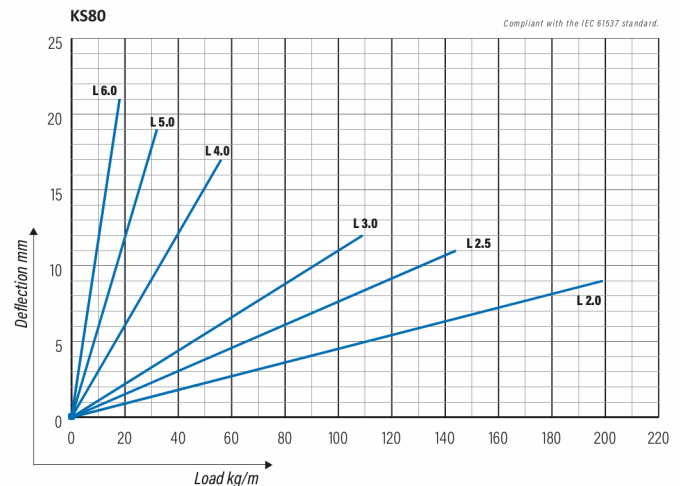

Cable ladder

KS80-500 L=6000 HDG

Industrial cable ladders KS80 are suitable for high loading capacities and wider spans. Tube side profiles protect ladders from dust, dirt and humidity that is required in i.e. pulp and paper-, wood- and food industry as well as in outdoor installations.

Product name	KS80-500 L=6000 HDG		
SKU	1449525		
Material	Steel		
Corrosivity category	C1-C4		
Color	Grey		
Sales unit	MTR		
Packing size	10 PCE / 60 MTR		
Dimensions (mm) Width Height Length	500	60	6000
Weight (kg/pce)	20,01		
GTIN	6438377021603		
Surface finish	Hot-dip galvanized after manufacturing in accordance with standard EN ISO 1461		

Dimension L (mm)	6000
Dimension A (mm)	500
Material thickness (mm)	1

Cable ladder

KS80-500 L=6000 HDG