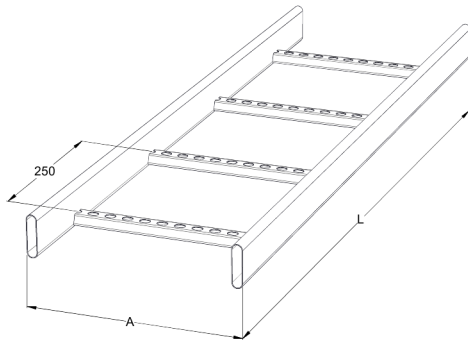

Cable ladder

KS80-500 L=6000 HDG

Industrial cable ladders KS80 are suitable for high loading capacities and wider spans. Tube side profiles protect ladders from dust, dirt and humidity that is required in i.e. pulp and paper-, wood- and food industry as well as in outdoor installations.

Product name	KS80-500 L=6000 HDG		
SKU	1449525		
Material	Steel		
Corrosivity category	C1-C4		
Color	Grey		
Sales unit	MTR		
Packing size	10 PCE / 60 MTR		
Dimensions (mm) Width Height Length	500	60	6000
Weight (kg/pce)	20,01		
GTIN	6438377021603		
Surface finish	Hot-dip galvanized after manufacturing in accordance with standard EN ISO 1461		

Dimension L (mm)	6000
Dimension A (mm)	500
Material thickness (mm)	1

Cable ladder

KS80-500 L=6000 HDG