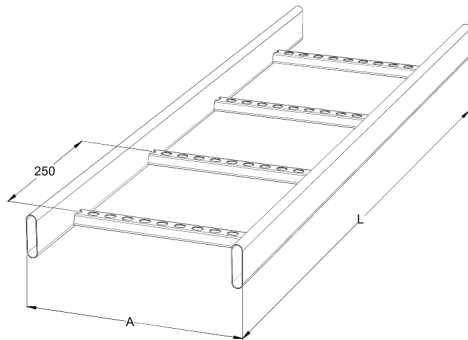

# Cable ladder

## KS80-600 L=3000 HDG

Industrial cable ladders KS80 are suitable for high loading capacities and wider spans. Tube side profiles protect ladders from dust, dirt and humidity that is required in i.e. pulp and paper-, wood- and food industry as well as in outdoor installations.

Product name	KS80-600 L=3000 HDG		
SKU	1449411		
Material	Steel		
Corrosivity category	C1-C4		
Color	Grey		
Sales unit	MTR		
Packing size	10 PCE / 30 MTR		
Dimensions (mm) Width   Height   Length	600	60	3000
Weight (kg/pce)	10,64		
GTIN	6438377020781		
Surface finish	Hot-dip galvanized after manufacturing in accordance with standard EN ISO 1461		

Dimension L (mm)	3000
Dimension A (mm)	600
Material thickness (mm)	1