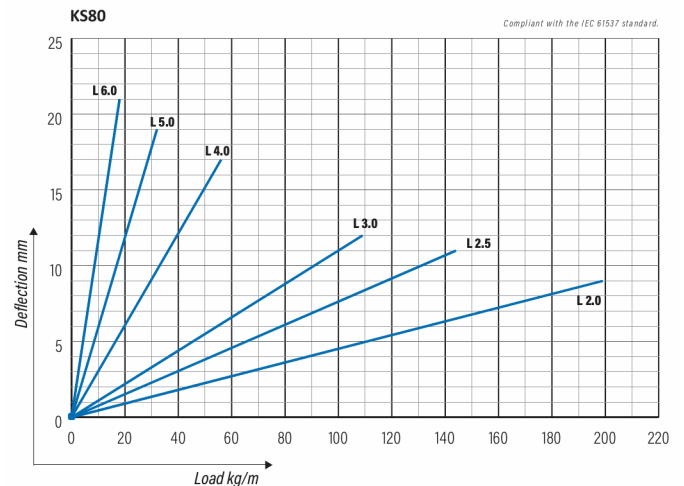

## KS80-600 L=3000 HDG

Industrial cable ladders KS80 are suitable for high loading capacities and wider spans. Tube side profiles protect ladders from dust, dirt and humidity that is required in i.e. pulp and paper-, wood- and food industry as well as in outdoor installations.

Product name	KS80-600 L=3000 HDG		
SKU	1449411		
Material	Steel		
Corrosivity category	C1-C4		
Color	Grey		
Sales unit	MTR		
Packing size	10 PCE / 30 MTR		
Dimensions (mm) Width   Height   Length	600	60	3000
Weight (kg/pce)	10,64		
GTIN	6438377020781		
Surface finish	Hot-dip galvanized after manufacturing in accordance with standard EN ISO 1461		

Dimension L (mm)	3000
Dimension A (mm)	600
Material thickness (mm)	1