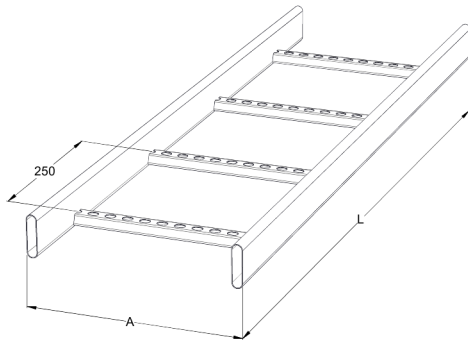

Cable ladder

KS80-600 L=6000 HDG

Industrial cable ladders KS80 are suitable for high loading capacities and wider spans. Tube side profiles protect ladders from dust, dirt and humidity that is required in i.e. pulp and paper-, wood- and food industry as well as in outdoor installations.

Product name	KS80-600 L=6000 HDG		
SKU	1449526		
Material	Steel		
Corrosivity category	C1-C4		
Color	Grey		
Sales unit	MTR		
Packing size	10 PCE / 60 MTR		
Dimensions (mm) Width Height Length	600	60	6000
Weight (kg/pce)	21,28		
GTIN	6438377021610		
Surface finish	Hot-dip galvanized after manufacturing in accordance with standard EN ISO 1461		

Dimension L (mm)	6000
Dimension A (mm)	600
Material thickness (mm)	1

Cable ladder

KS80-600 L=6000 HDG