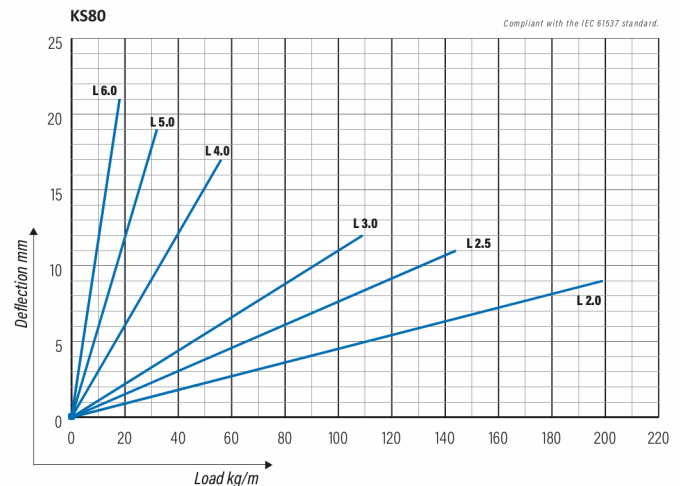

Cable ladder

KS80-600 L=6000 HDG

Industrial cable ladders KS80 are suitable for high loading capacities and wider spans. Tube side profiles protect ladders from dust, dirt and humidity that is required in i.e. pulp and paper-, wood- and food industry as well as in outdoor installations.

Product name	KS80-600 L=6000 HDG		
SKU	1449526		
Material	Steel		
Corrosivity category	C1-C4		
Color	Grey		
Sales unit	MTR		
Packing size	10 PCE / 60 MTR		
Dimensions (mm) Width Height Length	600	60	6000
Weight (kg/pce)	21,28		
GTIN	6438377021610		
Surface finish	Hot-dip galvanized after manufacturing in accordance with standard EN ISO 1461		

Dimension L (mm)	6000
Dimension A (mm)	600
Material thickness (mm)	1

Cable ladder

KS80-600 L=6000 HDG