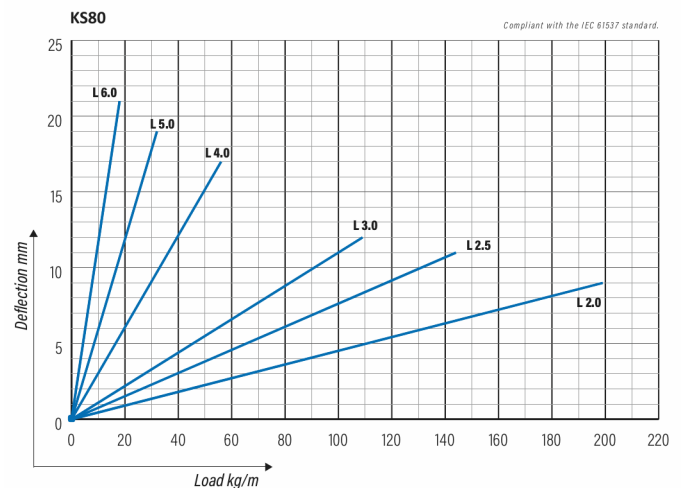

Cable ladder

KS80-800 L=6000 HDG

Industrial cable ladders KS80 are suitable for high loading capacities and wider spans. Tube side profiles protect ladders from dust, dirt and humidity that is required in i.e. pulp and paper-, wood- and food industry as well as in outdoor installations.

Product name	KS80-800 L=6000 HDG		
SKU	1449528		
Material	Steel		
Corrosivity category	C1-C4		
Color	Grey		
Sales unit	MTR		
Packing size	10 PCE / 60 MTR		
Dimensions (mm) Width Height Length	800	60	6000
Weight (kg/pce)	23,83		
GTIN	6438377021634		
Surface finish	Hot-dip galvanized after manufacturing in accordance with standard EN ISO 1461		

Dimension L (mm)	6000
Dimension A (mm)	800
Material thickness (mm)	1

Cable ladder

KS80-800 L=6000 HDG