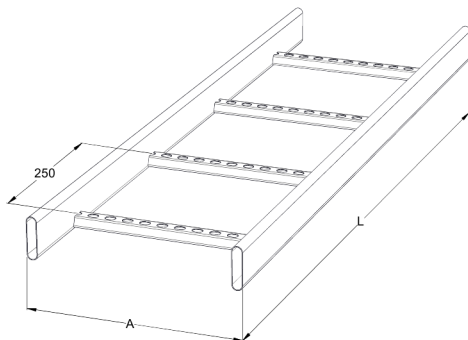

Cable ladder

KS80-800 L=6000 HDG

Industrial cable ladders KS80 are suitable for high loading capacities and wider spans. Tube side profiles protect ladders from dust, dirt and humidity that is required in i.e. pulp and paper-, wood- and food industry as well as in outdoor installations.

Product name	KS80-800 L=6000 HDG		
SKU	1449528		
Material	Steel		
Corrosivity category	C1-C4		
Color	Grey		
Sales unit	MTR		
Packing size	10 PCE / 60 MTR		
Dimensions (mm) Width Height Length	800	60	6000
Weight (kg/pce)	23,83		
GTIN	6438377021634		
Surface finish	Hot-dip galvanized after manufacturing in accordance with standard EN ISO 1461		

Dimension L (mm)	6000
Dimension A (mm)	800
Material thickness (mm)	1

Cable ladder

KS80-800 L=6000 HDG