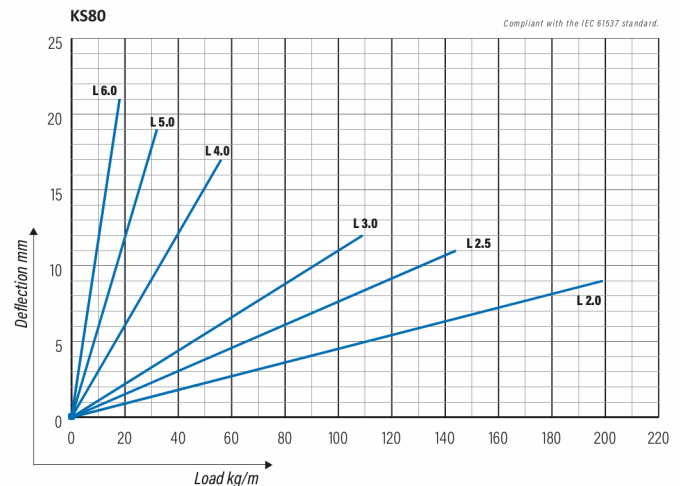

## KS80-900 L=6000 HDG

Industrial cable ladders KS80 are suitable for high loading capacities and wider spans. Tube side profiles protect ladders from dust, dirt and humidity that is required in i.e. pulp and paper-, wood- and food industry as well as in outdoor installations.

Product name	KS80-900 L=6000 HDG		
SKU	1449529		
Material	Steel		
Corrosivity category	C1-C4		
Color	Grey		
Sales unit	MTR		
Packing size	10 PCE / 60 MTR		
Dimensions (mm) Width   Height   Length	900	60	6000
Weight (kg/pce)	25,1		
GTIN	6438377021641		
Surface finish	Hot-dip galvanized after manufacturing in accordance with standard EN ISO 1461		

Dimension L (mm)	6000
Dimension A (mm)	900
Material thickness (mm)	1

### KS80-900 L=6000 HDG