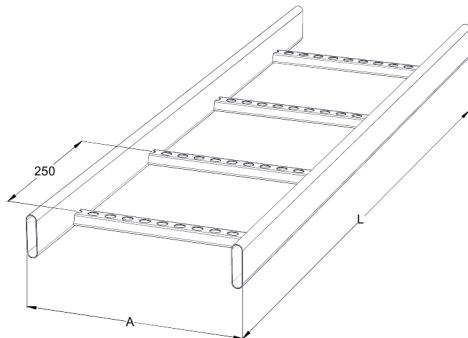

# Cable ladder

## KS80-900 L=6000 HDG

Industrial cable ladders KS80 are suitable for high loading capacities and wider spans. Tube side profiles protect ladders from dust, dirt and humidity that is required in i.e. pulp and paper-, wood- and food industry as well as in outdoor installations.

Product name	KS80-900 L=6000 HDG		
SKU	1449529		
Material	Steel		
Corrosivity category	C1-C4		
Color	Grey		
Sales unit	MTR		
Packing size	10 PCE / 60 MTR		
Dimensions (mm) Width   Height   Length	900	60	6000
Weight (kg/pce)	25,1		
GTIN	6438377021641		
Surface finish	Hot-dip galvanized after manufacturing in accordance with standard EN ISO 1461		

Dimension L (mm)	6000
Dimension A (mm)	900
Material thickness (mm)	1