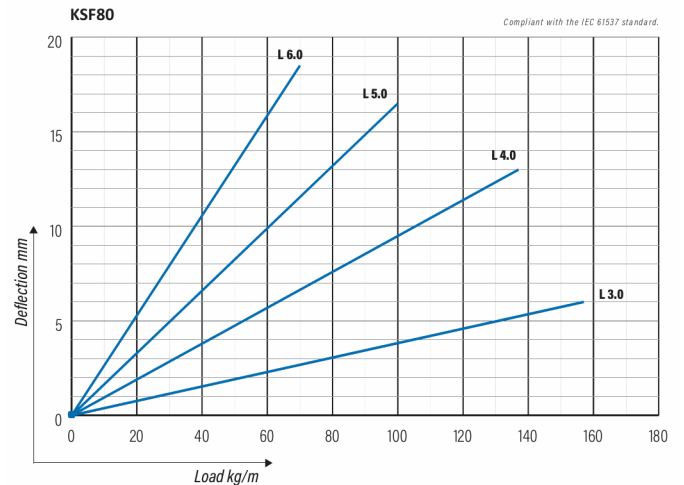

Cable ladder

KSF80-200 L=6000 HDG

Reinforced cable ladders KSF80 are suitable for high loading capacities and wide spans in industrial and outdoor installations.

Product name	KSF80-200 L=6000 HDG		
SKU	1449532		
Material	Steel		
Corrosivity category	C1-C4		
Color	Grey		
Sales unit	MTR		
Packing size	4 PCE / 24 MTR		
Dimensions (mm) Width Height Length	200	153	6100
Weight (kg/pce)	25,14		
GTIN	6438377021665		
Surface finish	Hot-dip galvanized after manufacturing in accordance with standard EN ISO 1461		

Dimension L (mm)	6000
Dimension A (mm)	200
Material thickness (mm)	1

Cable ladder

KSF80-200 L=6000 HDG