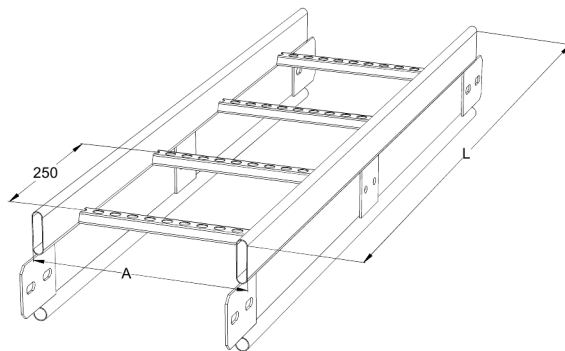

Cable ladder

KSF80-200 L=6000 HDG

Reinforced cable ladders KSF80 are suitable for high loading capacities and wide spans in industrial and outdoor installations.

Product name	KSF80-200 L=6000 HDG		
SKU	1449532		
Material	Steel		
Corrosivity category	C1-C4		
Color	Grey		
Sales unit	MTR		
Packing size	4 PCE / 24 MTR		
Dimensions (mm) Width Height Length	200	153	6100
Weight (kg/pce)	25,14		
GTIN	6438377021665		
Surface finish	Hot-dip galvanized after manufacturing in accordance with standard EN ISO 1461		

Dimension L (mm)	6000
Dimension A (mm)	200
Material thickness (mm)	1

Cable ladder

KSF80-200 L=6000 HDG