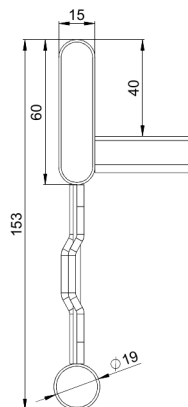

Cable ladder

KSF80-200 L=6000 HDG

Reinforced cable ladders KSF80 are suitable for high loading capacities and wide spans in industrial and outdoor installations.

Product name	KSF80-200 L=6000 HDG		
SKU	1449532		
Material	Steel		
Corrosivity category	C1-C4		
Color	Grey		
Sales unit	MTR		
Packing size	4 PCE / 24 MTR		
Dimensions (mm) Width Height Length	200	153	6100
Weight (kg/pce)	25,14		
GTIN	6438377021665		
Surface finish	Hot-dip galvanized after manufacturing in accordance with standard EN ISO 1461		

Dimension L (mm)	6000
Dimension A (mm)	200
Material thickness (mm)	1

Cable ladder

KSF80-200 L=6000 HDG