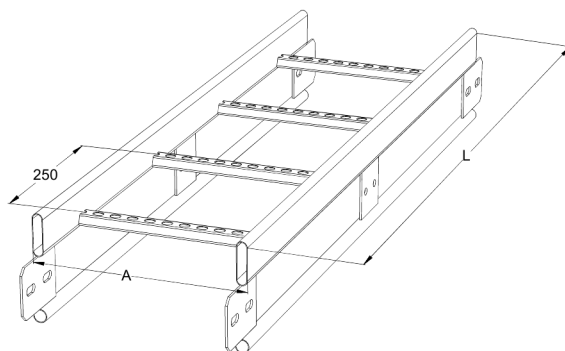

Cable ladder

KSF80-500 L=6000 HDG

Reinforced cable ladders KSF80 are suitable for high loading capacities and wide spans in industrial and outdoor installations.

Product name	KSF80-500 L=6000 HDG		
SKU	1449535		
Material	Steel		
Corrosivity category	C1-C4		
Color	Grey		
Sales unit	MTR		
Packing size	4 PCE / 24 MTR		
Dimensions (mm) Width Height Length	500	153	6100
Weight (kg/pce)	28,84		
GTIN	6438377021696		
Surface finish	Hot-dip galvanized after manufacturing in accordance with standard EN ISO 1461		

Dimension L (mm)	6000
Dimension A (mm)	500
Material thickness (mm)	1

Cable ladder

KSF80-500 L=6000 HDG