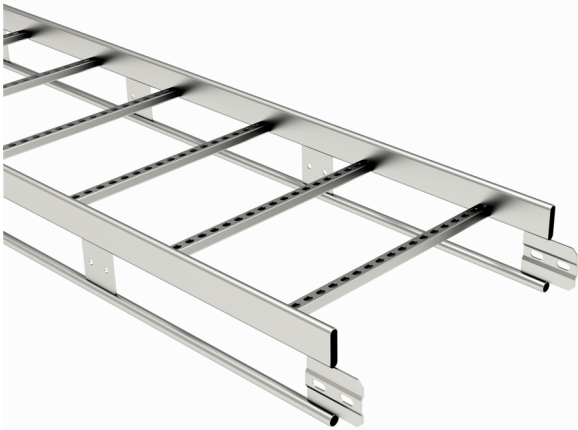

Cable ladder

KSF80-500 L=6000 HDG

Reinforced cable ladders KSF80 are suitable for high loading capacities and wide spans in industrial and outdoor installations.

Product name	KSF80-500 L=6000 HDG		
SKU	1449535		
Material	Steel		
Corrosivity category	C1-C4		
Color	Grey		
Sales unit	MTR		
Packing size	4 PCE / 24 MTR		
Dimensions (mm) Width Height Length	500	153	6100
Weight (kg/pce)	28,84		
GTIN	6438377021696		
Surface finish	Hot-dip galvanized after manufacturing in accordance with standard EN ISO 1461		

Dimension L (mm)	6000
Dimension A (mm)	500
Material thickness (mm)	1

Cable ladder

KSF80-500 L=6000 HDG