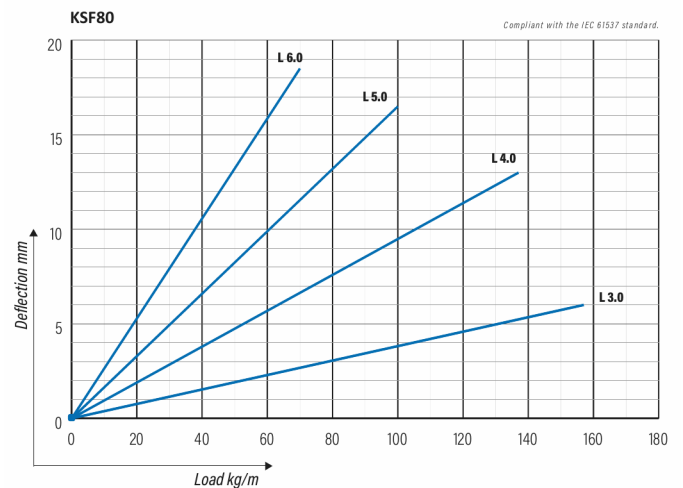

Cable ladder

KSF80-500 L=6000 HDG

Reinforced cable ladders KSF80 are suitable for high loading capacities and wide spans in industrial and outdoor installations.

Product name	KSF80-500 L=6000 HDG		
SKU	1449535		
Material	Steel		
Corrosivity category	C1-C4		
Color	Grey		
Sales unit	MTR		
Packing size	4 PCE / 24 MTR		
Dimensions (mm) Width Height Length	500	153	6100
Weight (kg/pce)	28,84		
GTIN	6438377021696		
Surface finish	Hot-dip galvanized after manufacturing in accordance with standard EN ISO 1461		

Dimension L (mm)	6000
Dimension A (mm)	500
Material thickness (mm)	1

Cable ladder

KSF80-500 L=6000 HDG