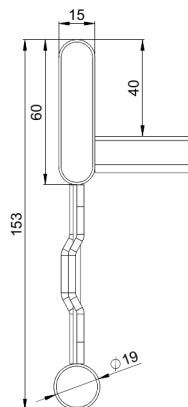

Cable ladder

KSF80-500 L=6000 HDG

Reinforced cable ladders KSF80 are suitable for high loading capacities and wide spans in industrial and outdoor installations.

Product name	KSF80-500 L=6000 HDG		
SKU	1449535		
Material	Steel		
Corrosivity category	C1-C4		
Color	Grey		
Sales unit	MTR		
Packing size	4 PCE / 24 MTR		
Dimensions (mm) Width Height Length	500	153	6100
Weight (kg/pce)	28,84		
GTIN	6438377021696		
Surface finish	Hot-dip galvanized after manufacturing in accordance with standard EN ISO 1461		

Dimension L (mm)	6000
Dimension A (mm)	500
Material thickness (mm)	1

Cable ladder

KSF80-500 L=6000 HDG