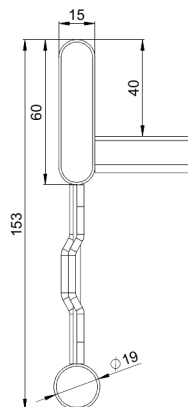

Cable ladder

KSF80-600 L=6000 HDG

Reinforced cable ladders KSF80 are suitable for high loading capacities and wide spans in industrial and outdoor installations.

Product name	KSF80-600 L=6000 HDG		
SKU	1449536		
Material	Steel		
Corrosivity category	C1-C4		
Color	Grey		
Sales unit	MTR		
Packing size	4 PCE / 24 MTR		
Dimensions (mm) Width Height Length	600	153	6100
Weight (kg/pce)	30,08		
GTIN	6438377021702		
Surface finish	Hot-dip galvanized after manufacturing in accordance with standard EN ISO 1461		

Dimension L (mm)	6000
Dimension A (mm)	600
Material thickness (mm)	1

Cable ladder

KSF80-600 L=6000 HDG