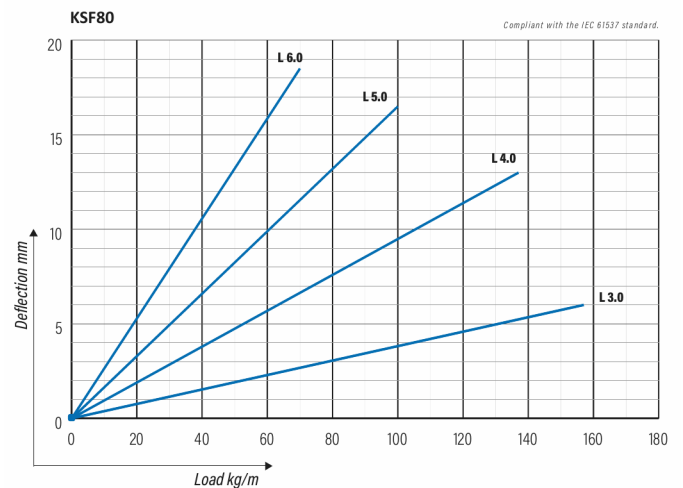

Cable ladder

KSF80-600 L=6000 HDG

Reinforced cable ladders KSF80 are suitable for high loading capacities and wide spans in industrial and outdoor installations.

Product name	KSF80-600 L=6000 HDG		
SKU	1449536		
Material	Steel		
Corrosivity category	C1-C4		
Color	Grey		
Sales unit	MTR		
Packing size	4 PCE / 24 MTR		
Dimensions (mm) Width Height Length	600	153	6100
Weight (kg/pce)	30,08		
GTIN	6438377021702		
Surface finish	Hot-dip galvanized after manufacturing in accordance with standard EN ISO 1461		

Dimension L (mm)	6000
Dimension A (mm)	600
Material thickness (mm)	1

Cable ladder

KSF80-600 L=6000 HDG