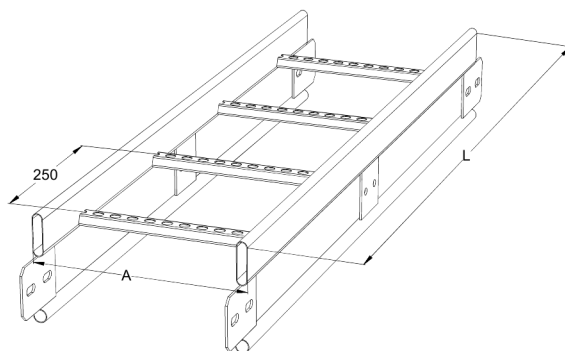

Cable ladder

KSF80-600 L=6000 HDG

Reinforced cable ladders KSF80 are suitable for high loading capacities and wide spans in industrial and outdoor installations.

Product name	KSF80-600 L=6000 HDG		
SKU	1449536		
Material	Steel		
Corrosivity category	C1-C4		
Color	Grey		
Sales unit	MTR		
Packing size	4 PCE / 24 MTR		
Dimensions (mm) Width Height Length	600	153	6100
Weight (kg/pce)	30,08		
GTIN	6438377021702		
Surface finish	Hot-dip galvanized after manufacturing in accordance with standard EN ISO 1461		

Dimension L (mm)	6000
Dimension A (mm)	600
Material thickness (mm)	1

Cable ladder

KSF80-600 L=6000 HDG