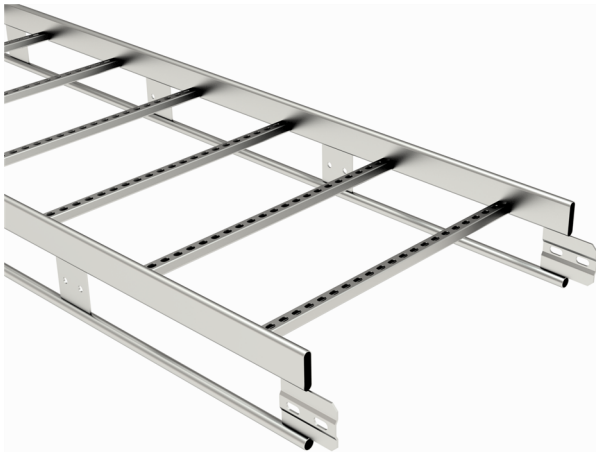

Cable ladder

KSF80-600 L=6000 HDG

Reinforced cable ladders KSF80 are suitable for high loading capacities and wide spans in industrial and outdoor installations.

Product name	KSF80-600 L=6000 HDG		
SKU	1449536		
Material	Steel		
Corrosivity category	C1-C4		
Color	Grey		
Sales unit	MTR		
Packing size	4 PCE / 24 MTR		
Dimensions (mm) Width Height Length	600	153	6100
Weight (kg/pce)	30,08		
GTIN	6438377021702		
Surface finish	Hot-dip galvanized after manufacturing in accordance with standard EN ISO 1461		

Dimension L (mm)	6000
Dimension A (mm)	600
Material thickness (mm)	1

Cable ladder

KSF80-600 L=6000 HDG