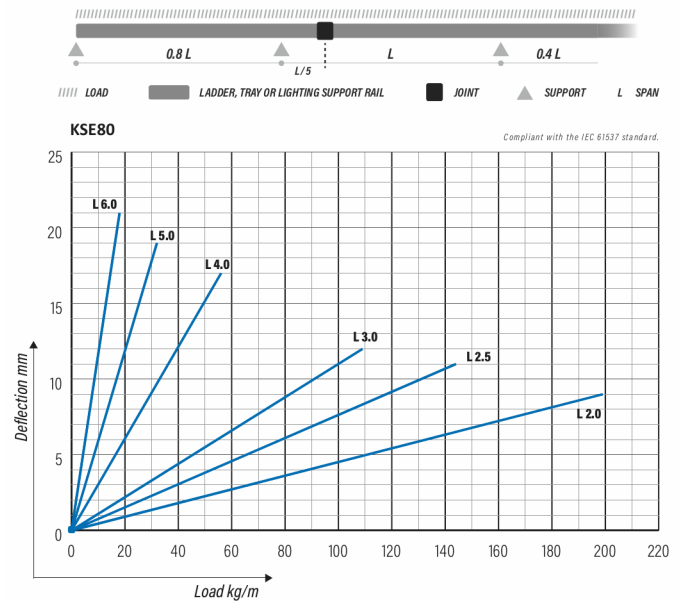

Cable ladder for food industry

KSE80-200 L=6000 HDG

Cable ladders KSE80 are suitable to use especially in food industry. Tube side profiles and special rungs enable cleaning and meet the food industry's hygiene requirements.

Product name	KSE80-200 L=6000 HDG		
SKU	1449892		
Material	Steel		
Corrosivity category	C1-C4		
Color	Grey		
Sales unit	MTR		
Packing size	10 PCE / 60 MTR		
Dimensions (mm) Width Height Length	200	60	6000
Weight (kg/pce)	15,48		
GTIN	6438377087418		
Surface finish	Hot-dip galvanized after manufacturing in accordance with standard EN ISO 1461		

Dimension L (mm)	6000
Dimension A (mm)	200
Material thickness (mm)	1

Cable ladder for food industry KSE80-200 L=6000 HDG