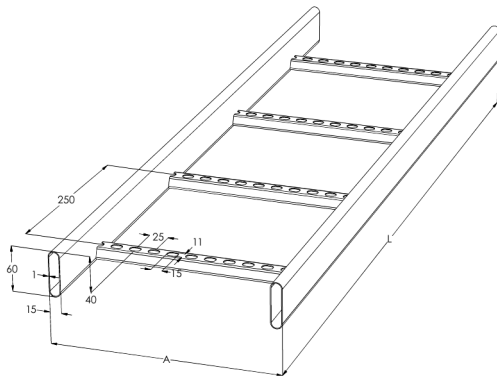

Cable ladder for food industry

KSE80-200 L=6000 HDG

Cable ladders KSE80 are suitable to use especially in food industry. Tube side profiles and special rungs enable cleaning and meet the food industry's hygiene requirements.

Product name	KSE80-200 L=6000 HDG		
SKU	1449892		
Material	Steel		
Corrosivity category	C1-C4		
Color	Grey		
Sales unit	MTR		
Packing size	10 PCE / 60 MTR		
Dimensions (mm) Width Height Length	200	60	6000
Weight (kg/pce)	15,48		
GTIN	6438377087418		
Surface finish	Hot-dip galvanized after manufacturing in accordance with standard EN ISO 1461		

Dimension L (mm)	6000
Dimension A (mm)	200
Material thickness (mm)	1

Cable ladder for food industry KSE80-200 L=6000 HDG