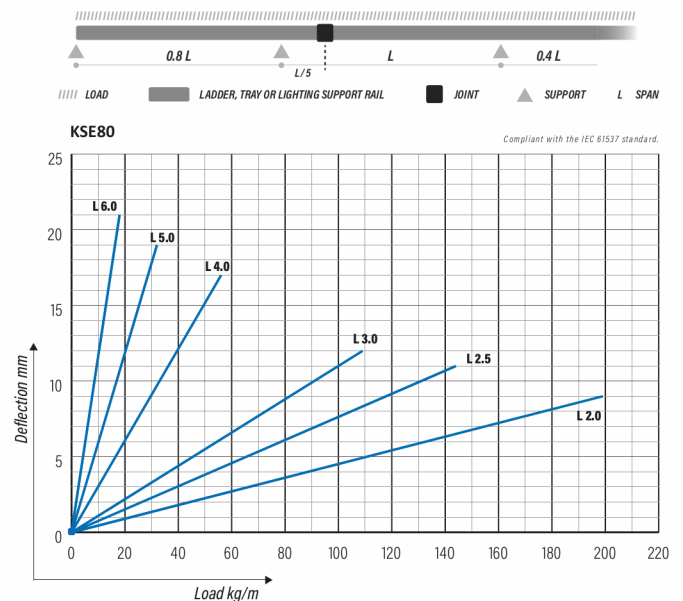

# Cable ladder for food industry

## KSE80-400 L=6000 HDG

Cable ladders KSE80 are suitable to use especially in food industry. Tube side profiles and special rungs enable cleaning and meet the food industry's hygiene requirements.

Product name	KSE80-400 L=6000 HDG		
SKU	1449894		
Material	Steel		
Corrosivity category	C1-C4		
Color	Grey		
Sales unit	MTR		
Packing size	10 PCE / 60 MTR		
Dimensions (mm) Width   Height   Length	400	60	6000
Weight (kg/pce)	17,52		
GTIN	6438377087432		
Surface finish	Hot-dip galvanized after manufacturing in accordance with standard EN ISO 1461		

Dimension L (mm)	6000
Dimension A (mm)	400
Material thickness (mm)	1

### KSE80-400 L=6000 HDG