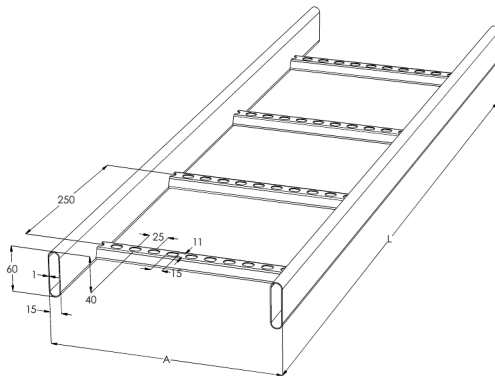

## KSE80-400 L=6000 HDG

Cable ladders KSE80 are suitable to use especially in food industry. Tube side profiles and special rungs enable cleaning and meet the food industry's hygiene requirements.

Product name	KSE80-400 L=6000 HDG		
SKU	1449894		
Material	Steel		
Corrosivity category	C1-C4		
Color	Grey		
Sales unit	MTR		
Packing size	10 PCE / 60 MTR		
Dimensions (mm) Width   Height   Length	400	60	6000
Weight (kg/pce)	17,52		
GTIN	6438377087432		
Surface finish	Hot-dip galvanized after manufacturing in accordance with standard EN ISO 1461		

Dimension L (mm)	6000
Dimension A (mm)	400
Material thickness (mm)	1

### KSE80-400 L=6000 HDG