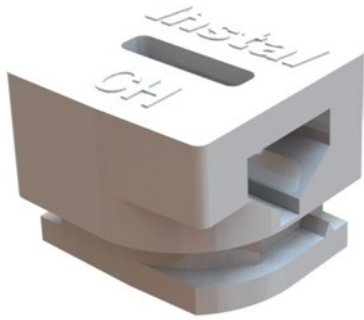

Cable tie clamp

INSTAL CH

Plastic cable tie clamp for INSTAL® cable trunkings.

Product name	INSTAL CH		
SKU	1429451		
Material	Plastic		
Corrosivity category			
Color	White		
Sales unit	BG		
Packing size	100 PCE / 1 BG		
Dimensions (mm) Width Height Length	9	11	11
Weight (kg/pce)	0,001		
GTIN	6438377038038		
Surface finish	White plastic		