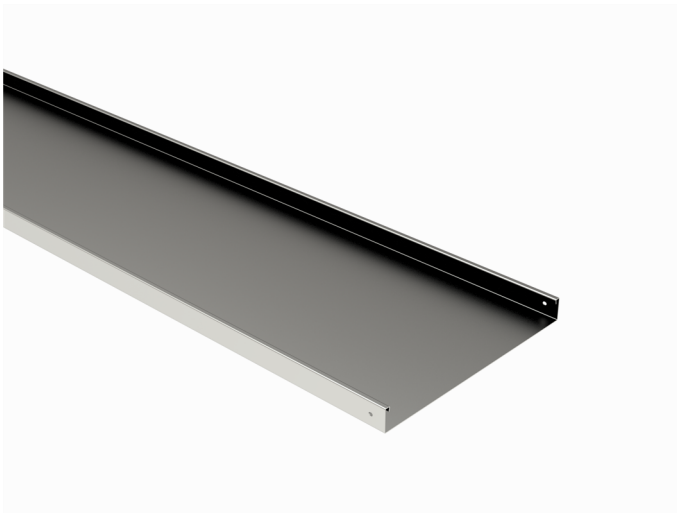

Cable tray

KRA-40-400 L=3000 PG

Cable trays, non-perforated, are used in places where cables have to be totally invisible and protected underneath. Typically used in office- and commercial buildings, schools, hospitals and shopping centres but also in warehouses, parking halls and industrial buildings.

Product name	KRA-40-400 L=3000 PG		
SKU	1431214		
Material	Steel		
Corrosivity category	C1-C2		
Color	Grey		
Sales unit	MTR		
Packing size	20 PCE / 60 MTR		
Dimensions (mm) Width Height Length	400	40	3000
Weight (kg/pce)	14,79		
GTIN	6438377009267		
Surface finish	Manufactured of hot-dip galvanized steel in accordance with standard EN 10346		

Dimension L (mm)	3000
Dimension A (mm)	400
Dimension H (mm)	40
Material thickness (mm)	1,25