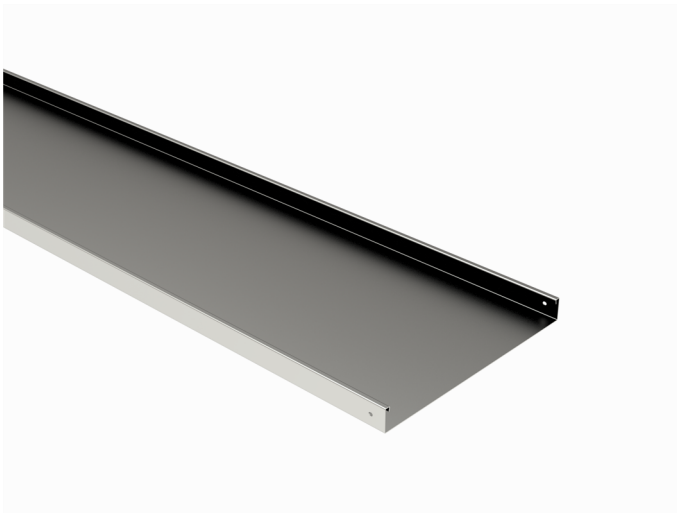

Cable tray

KRA-60-400 L=3000 PG

Cable trays, non-perforated, are used in places where cables have to be totally invisible and protected underneath. Typically used in office- and commercial buildings, schools, hospitals and shopping centres but also in warehouses, parking halls and industrial buildings.

Product name	KRA-60-400 L=3000 PG		
SKU	1432004		
Material	Steel		
Corrosivity category	C1-C2		
Color	Grey		
Sales unit	MTR		
Packing size	20 PCE / 60 MTR		
Dimensions (mm) Width Height Length	400	60	3000
Weight (kg/pce)	15,71		
GTIN	6438377012878		
Surface finish	Manufactured of hot-dip galvanized steel in accordance with standard EN 10346		

Dimension L (mm)	3000
Dimension A (mm)	400
Dimension H (mm)	60
Material thickness (mm)	1,25