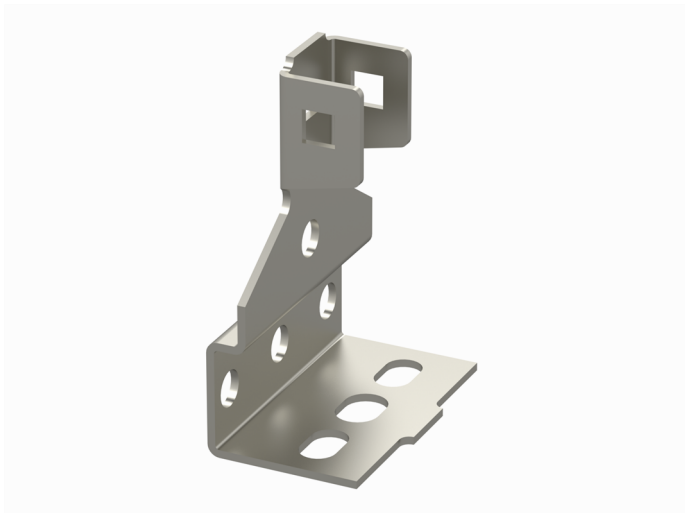

Ceiling bracket PF PG

Ceiling brackets PF are used to attach mounting rails PS to the ceiling or floor.

Product name	PF PG		
SKU	1431629		
Material	Steel		
Corrosivity category	C1-C2		
Color	Grey		
Sales unit	PCE		
Packing size	10 PCE		
Dimensions (mm) Width Height Length	40	90	66
Weight (kg/pce)	0,13		
GTIN	6438377037598		
Surface finish	Manufactured of hot-dip galvanized steel in accordance with standard EN 10346		