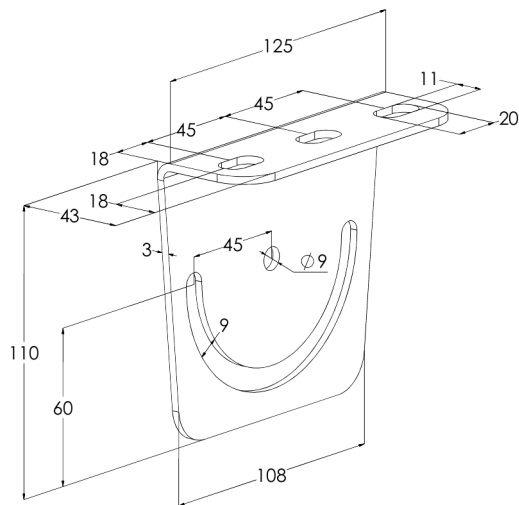

## Ceiling bracket RTF-S PG

Ceiling brackets RTF-S are used to mount mounting rails AS and FP to ceiling.

Product name	RTF-S PG		
SKU	1449478		
Material	Steel		
Corrosivity category	C1-C2		
Color	Grey		
Sales unit	PCE		
Packing size	10 PCE		
Dimensions (mm) Width   Height   Length	0	0	0
Weight (kg/pce)	0,36		
GTIN	6438377107710		
Surface finish	Manufactured of hot-dip galvanized steel in accordance with standard EN 10346		

Material thickness (mm)	3
Loading capacity (kg)	250