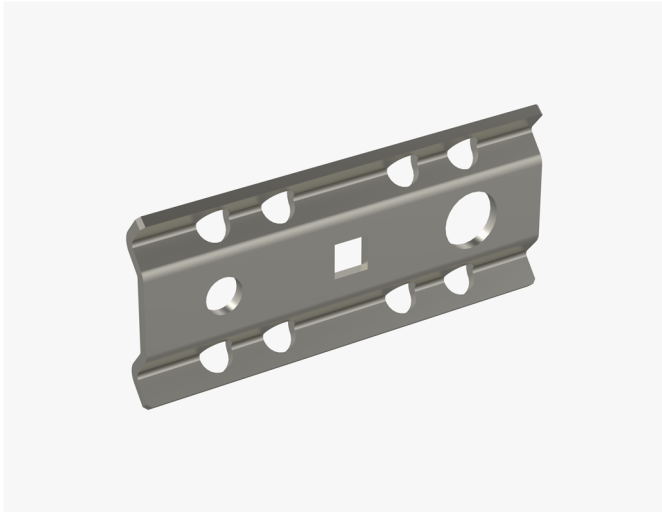

Connection plate WMT UC1 EG

Connection plates WMT UC1 are used to mount wire mesh trays on ceiling.

Product name	WMT UC1 EG		
SKU	1448713		
Material	Steel		
Corrosivity category	C1-C2		
Color	Grey		
Sales unit	BG		
Packing size	10 PCE / 1 BG		
Dimensions (mm) Width Height Length	6	38	80
Weight (kg/pce)	0,041		
GTIN	6438377019327		
Surface finish	Electroplated with zinc after manufacturing in accordance with standard EN ISO 2081		