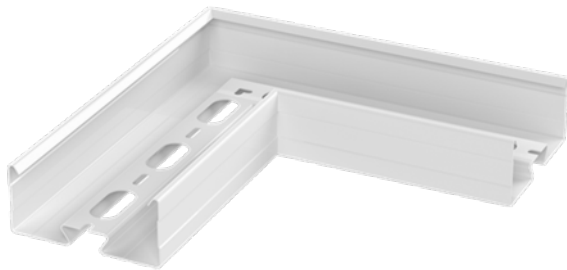

## Corner piece MEK KU-110 M

Corner pieces MEK KU are used to make 90° angles for MEK-type lighting support rails.

Product name	MEK KU-110 M		
SKU	1449347		
Material	Steel		
Corrosivity category	C1-C2		
Color	White		
Sales unit	PCE		
Packing size	1 PCE		
Dimensions (mm) Width   Height   Length	280	50	280
Weight (kg/pce)	0,85		
GTIN	6438377020422		
Surface finish	White RAL 9010 polyester paint coating		