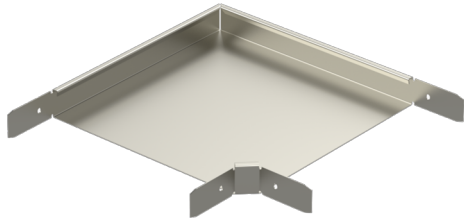

Corner piece RS90-40-100 PG

Corner pieces RS90 are used to make a 90° angle for cable trays KRA and KRB.

Product name	RS90-40-100 PG		
SKU	1431311		
Material	Steel		
Corrosivity category	C1-C2		
Color	Grey		
Sales unit	PCE		
Packing size	2 PCE		
Dimensions (mm) Width Height Length	198	40	198
Weight (kg/pce)	0,23		
GTIN	6438377009793		
Surface finish	Manufactured of hot-dip galvanized steel in accordance with standard EN 10346		

Dimension A (mm)	98
Dimension H (mm)	40