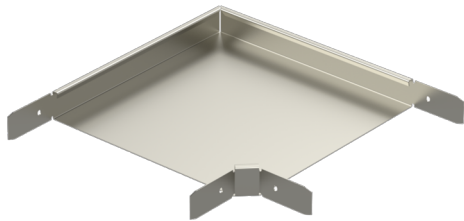

Corner piece

RS90-40-200 PG

Corner pieces RS90 are used to make a 90° angle for cable trays KRA and KRB.

Product name	RS90-40-200 PG		
SKU	1431312		
Material	Steel		
Corrosivity category	C1-C2		
Color	Grey		
Sales unit	PCE		
Packing size	2 PCE		
Dimensions (mm) Width Height Length	298	40	298
Weight (kg/pce)	0,65		
GTIN	6438377009809		
Surface finish	Manufactured of hot-dip galvanized steel in accordance with standard EN 10346		

Dimension A (mm)	198
Dimension H (mm)	40