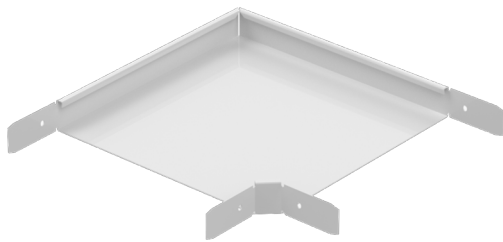

Corner piece RS90-40-300 M

Corner pieces RS90 are used to make a 90° angle for cable trays KRA and KRB.

Product name	RS90-40-300 M		
SKU	1431323		
Material	Steel		
Corrosivity category	C1-C2		
Color	White		
Sales unit	PCE		
Packing size	2 PCE		
Dimensions (mm) Width Height Length	398	40	398
Weight (kg/pce)	1,44		
GTIN	6438377009878		
Surface finish	White RAL 9010 polyester paint coating		

Dimension A (mm)	298
Dimension H (mm)	40