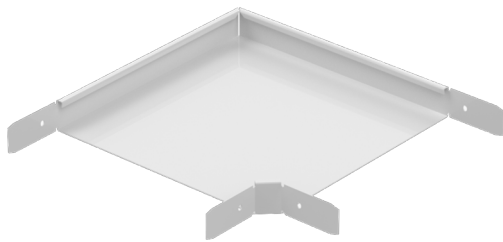

## Corner piece RS90-40-400 M

Corner pieces RS90 are used to make a 90° angle for cable trays KRA and KRB.

Product name	RS90-40-400 M		
SKU	1431324		
Material	Steel		
Corrosivity category	C1-C2		
Color	White		
Sales unit	PCE		
Packing size	2 PCE		
Dimensions (mm) Width   Height   Length	498	40	498
Weight (kg/pce)	2,26		
GTIN	6438377009885		
Surface finish	White RAL 9010 polyester paint coating		

Dimension A (mm)	398
Dimension H (mm)	40