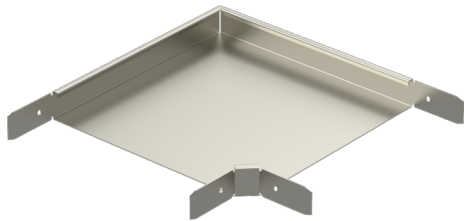

Corner piece RS90-40-400 PG

Corner pieces RS90 are used to make a 90° angle for cable trays KRA and KRB.

Product name	RS90-40-400 PG		
SKU	1431314		
Material	Steel		
Corrosivity category	C1-C2		
Color	Grey		
Sales unit	PCE		
Packing size	2 PCE		
Dimensions (mm) Width Height Length	498	40	498
Weight (kg/pce)	2,24		
GTIN	6438377009823		
Surface finish	Manufactured of hot-dip galvanized steel in accordance with standard EN 10346		

Dimension A (mm)	398
Dimension H (mm)	40