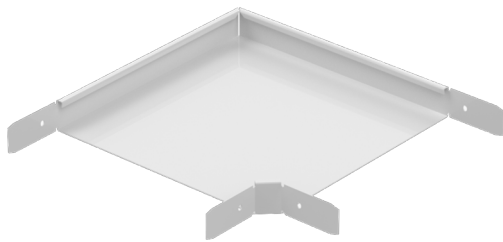

Corner piece RS90-40-500 M

Corner pieces RS90 are used to make a 90° angle for cable trays KRA and KRB.

Product name	RS90-40-500 M		
SKU	1431325		
Material	Steel		
Corrosivity category	C1-C2		
Color	White		
Sales unit	PCE		
Packing size	2 PCE		
Dimensions (mm) Width Height Length	598	40	598
Weight (kg/pce)	3,29		
GTIN	6438377009892		
Surface finish	White RAL 9010 polyester paint coating		

Dimension A (mm)	498
Dimension H (mm)	40