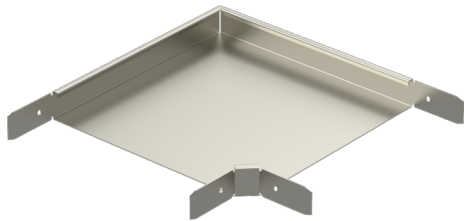

Corner piece RS90-40-500 PG

Corner pieces RS90 are used to make a 90° angle for cable trays KRA and KRB.

Product name	RS90-40-500 PG		
SKU	1431315		
Material	Steel		
Corrosivity category	C1-C2		
Color	Grey		
Sales unit	PCE		
Packing size	2 PCE		
Dimensions (mm) Width Height Length	598	40	598
Weight (kg/pce)	3,26		
GTIN	6438377009830		
Surface finish	Manufactured of hot-dip galvanized steel in accordance with standard EN 10346		

Dimension A (mm)	498
Dimension H (mm)	40