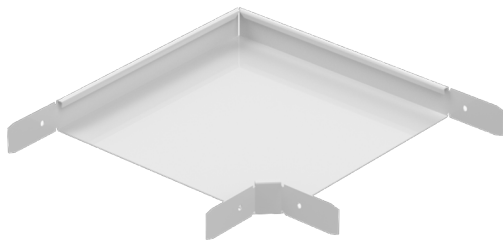

Corner piece RS90-40-600 M

Corner pieces RS90 are used to make a 90° angle for cable trays KRA and KRB.

Product name	RS90-40-600 M		
SKU	1431326		
Material	Steel		
Corrosivity category	C1-C2		
Color	White		
Sales unit	PCE		
Packing size	2 PCE		
Dimensions (mm) Width Height Length	698	40	698
Weight (kg/pce)	4,51		
GTIN	6438377009908		
Surface finish	White RAL 9010 polyester paint coating		

Dimension A (mm)	598
Dimension H (mm)	40