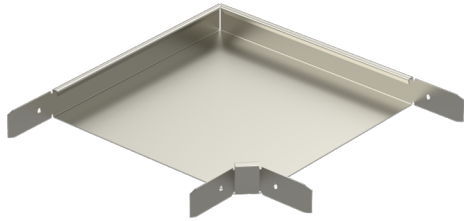

Corner piece RS90-40-600 PG

Corner pieces RS90 are used to make a 90° angle for cable trays KRA and KRB.

Product name	RS90-40-600 PG		
SKU	1431316		
Material	Steel		
Corrosivity category	C1-C2		
Color	Grey		
Sales unit	PCE		
Packing size	2 PCE		
Dimensions (mm) Width Height Length	698	40	698
Weight (kg/pce)	4,46		
GTIN	6438377009847		
Surface finish	Manufactured of hot-dip galvanized steel in accordance with standard EN 10346		

Dimension A (mm)	598
Dimension H (mm)	40