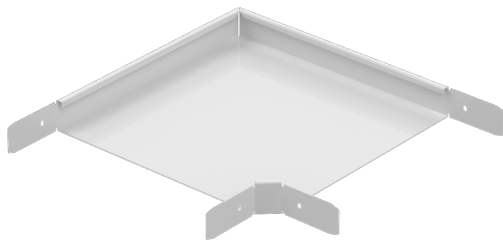

Corner piece RS90-60-200 M

Corner pieces RS90 are used to make a 90° angle for cable trays KRA and KRB.

Product name	RS90-60-200 M		
SKU	1432172		
Material	Steel		
Corrosivity category	C1-C2		
Color	White		
Sales unit	PCE		
Packing size	2 PCE		
Dimensions (mm) Width Height Length	298	60	298
Weight (kg/pce)	0,78		
GTIN	6438377013660		
Surface finish	White RAL 9010 polyester paint coating		

Dimension A (mm)	198
Dimension H (mm)	60