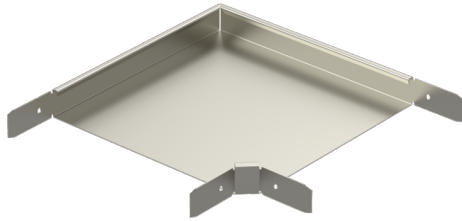

Corner piece RS90-60-200 PG

Corner pieces RS90 are used to make a 90° angle for cable trays KRA and KRB.

| | | | |
|--|---|----|-----|
| Product name | RS90-60-200 PG | | |
| SKU | 1432162 | | |
| Material | Steel | | |
| Corrosivity category | C1-C2 | | |
| Color | Grey | | |
| Sales unit | PCE | | |
| Packing size | 2 PCE | | |
| Dimensions (mm) Width Height Length | 298 | 60 | 298 |
| Weight (kg/pce) | 0,77 | | |
| GTIN | 6438377013608 | | |
| Surface finish | Manufactured of hot-dip galvanized steel in accordance with standard EN 10346 | | |

| | |
|------------------|-----|
| Dimension A (mm) | 198 |
| Dimension H (mm) | 60 |