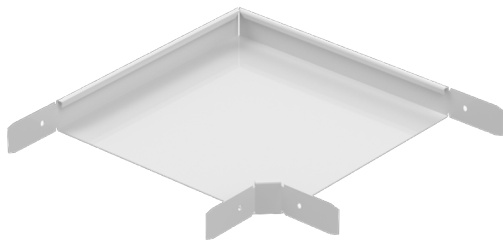

Corner piece RS90-60-300 M

Corner pieces RS90 are used to make a 90° angle for cable trays KRA and KRB.

Product name	RS90-60-300 M		
SKU	1432173		
Material	Steel		
Corrosivity category	C1-C2		
Color	White		
Sales unit	PCE		
Packing size	2 PCE		
Dimensions (mm) Width Height Length	398	60	398
Weight (kg/pce)	1,63		
GTIN	6438377013677		
Surface finish	White RAL 9010 polyester paint coating		

Dimension A (mm)	298
Dimension H (mm)	60