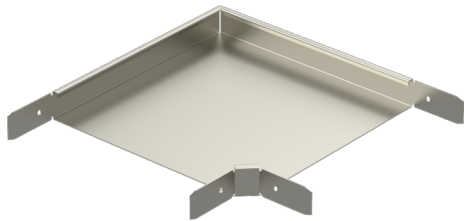

Corner piece RS90-60-300 PG

Corner pieces RS90 are used to make a 90° angle for cable trays KRA and KRB.

Product name	RS90-60-300 PG		
SKU	1432163		
Material	Steel		
Corrosivity category	C1-C2		
Color	Grey		
Sales unit	PCE		
Packing size	2 PCE		
Dimensions (mm) Width Height Length	398	60	398
Weight (kg/pce)	1,62		
GTIN	6438377013615		
Surface finish	Manufactured of hot-dip galvanized steel in accordance with standard EN 10346		

Dimension A (mm)	298
Dimension H (mm)	60