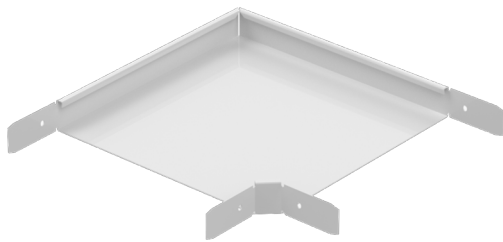

## Corner piece RS90-60-400 M

Corner pieces RS90 are used to make a 90° angle for cable trays KRA and KRB.

Product name	RS90-60-400 M		
SKU	1432174		
Material	Steel		
Corrosivity category	C1-C2		
Color	White		
Sales unit	PCE		
Packing size	2 PCE		
Dimensions (mm) Width   Height   Length	498	60	498
Weight (kg/pce)	2,5		
GTIN	6438377013684		
Surface finish	White RAL 9010 polyester paint coating		

Dimension A (mm)	398
Dimension H (mm)	60